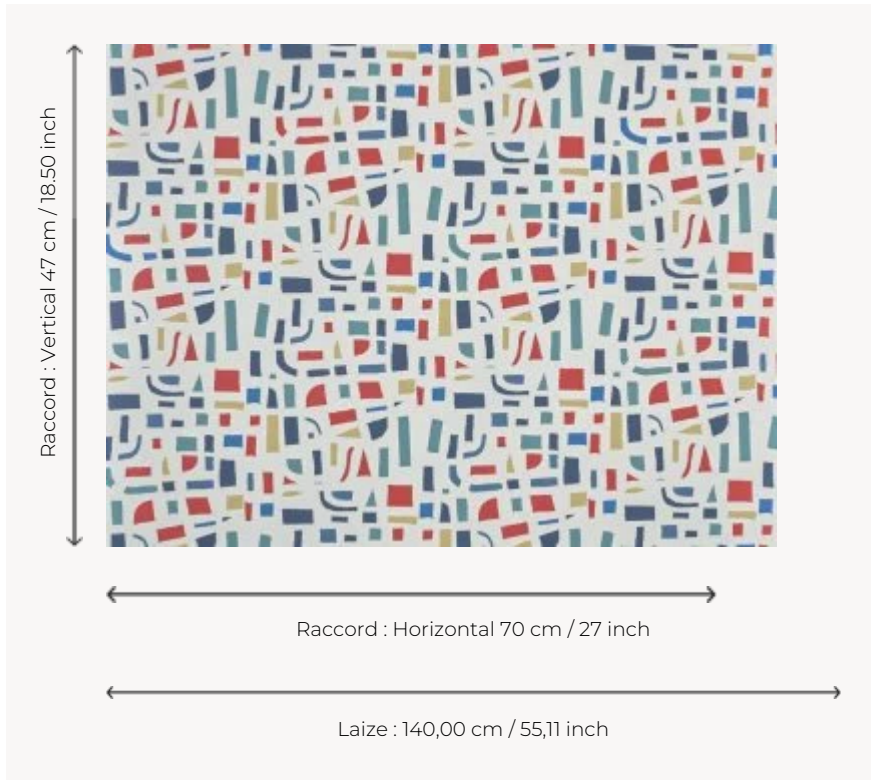

## FP049003 SUKI

SUKI means "to love" in Japanese. Flat tints of colour suggesting a labyrinth, a city seen from above, an abstract work... let your imagination take over. Hand screen printing of a drawing by Japanese artist Naoki Kawano.

### Pierre Frey

<b>TYPE</b>	Wide width printed wallpapers
<b>SALES UNIT</b>	Available per meter/yard
<b>BACKING</b>	NON WOVEN
<b>COMPOSITION</b>	-
<b>WIDTH</b>	140 cm / 55,11 inch
<b>REPEAT</b>	H: 70 cm - 27,00 inch V: 47 cm - 18,50 inch Straight repeat
<b>WEIGHT</b>	160 gr / m <sup>2</sup>
<b>CARE</b>	
<b>TRIMMING</b>	Trimmed
<b>HANGING/REMOVING</b>	Paste the wall Wet removable
<b>CERTIFICATIONS</b>	EUROCLASS B-s1,d0 ASTM E84 Class A
<b>NOTES</b>	Hand screen printed
<b>BOOK</b>	F9979PPFREY44

## 3 Colors

FP049001  
Galet

FP049002  
Epice

FP049003  
Ocean