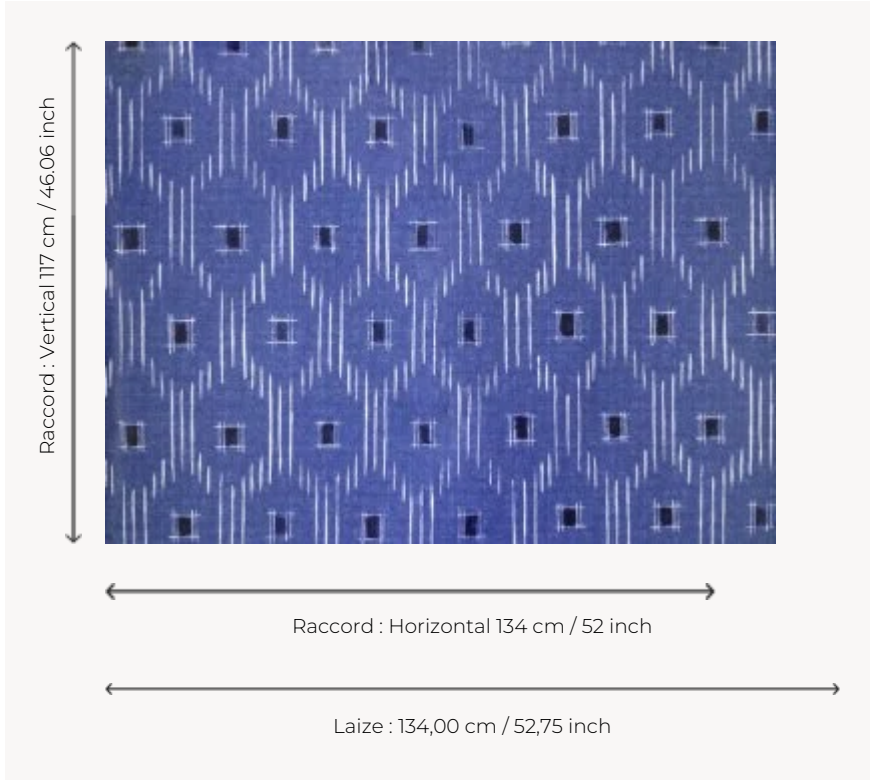

## FP058001 KAORI

A geometric pattern inspired by traditional Japanese textiles, revealed through free brushstrokes.  
KAORI is printed on an embossed vinyl backing that imitates silk.

### Pierre Frey

<b>TYPE</b>	Wide width printed wallpapers
<b>SALES UNIT</b>	Available per meter/yard
<b>BACKING</b>	NON WOVEN
<b>COMPOSITION</b>	-
<b>WIDTH</b>	134 cm / 52,75 inch
<b>REPEAT</b>	H: 134 cm - 52,00 inch V: 117 cm - 46,06 inch Straight repeat
<b>WEIGHT</b>	185 gr / m <sup>2</sup>
<b>CARE</b>	
<b>TRIMMING</b>	Pretrimmed
<b>HANGING/REMOVING</b>	Paste the wall Strippable
<b>CERTIFICATIONS</b>	EUROCLASS B-s1,d0 ASTM E84 Class A
<b>INFORMATION</b>	Use the trim & join marks during installation. Double-cut installation.
<b>BOOK</b>	F9979PPFREY44