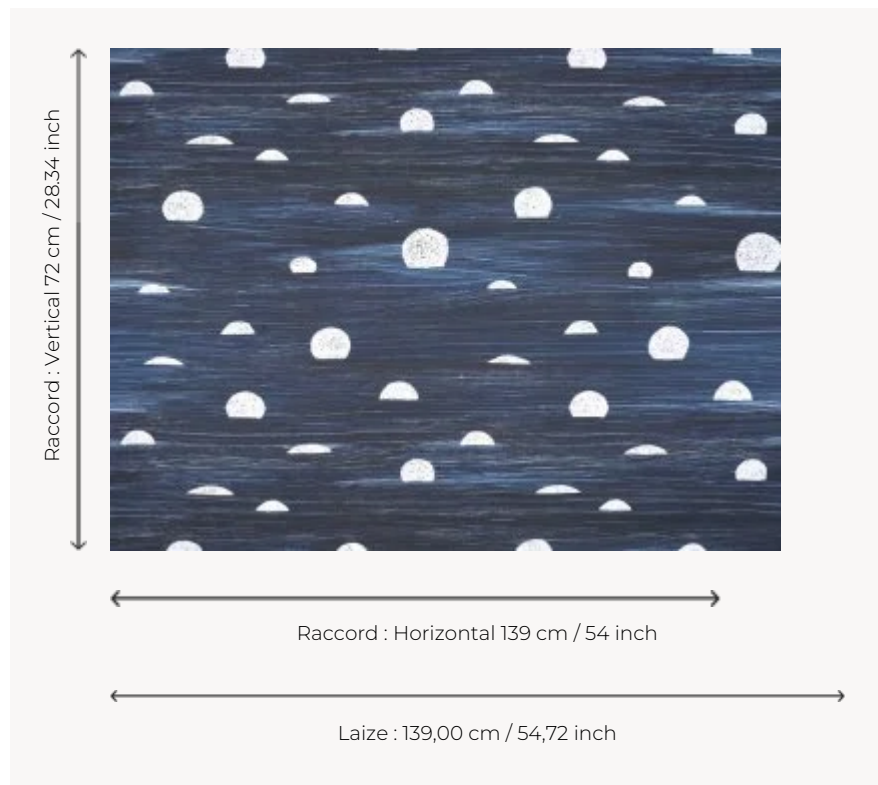

FP059002 BELLE LUNE

The sun has set, revealing the moon, seen through a mist for the 'eclipse' colour, and reflected in the sea for the 'night' colour.

FP059002 - Nuit

Pierre Frey

TYPE	Wide width printed wallpapers
ARTIST	Elisa Defossez
SALES UNIT	Available per meter/yard
BACKING	NON WOVEN
COMPOSITION	-
WIDTH	139 cm / 54,72 inch
REPEAT	H: 139 cm - 54,00 inch V: 72 cm - 28,34 inch Straight repeat
WEIGHT	130 gr / m ²
CARE	
TRIMMING	Not trimmed
HANGING/REMOVING	Paste the wall Wet removable
CERTIFICATIONS	EUROCLASS C-s1,d0 ASTM E84 Class A
INFORMATION	Use the trim & join marks during installation. Double-cut installation.
BOOK	F9979PPFREY44

2 Colors

FP059001
Eclipse

FP059002
Nuit