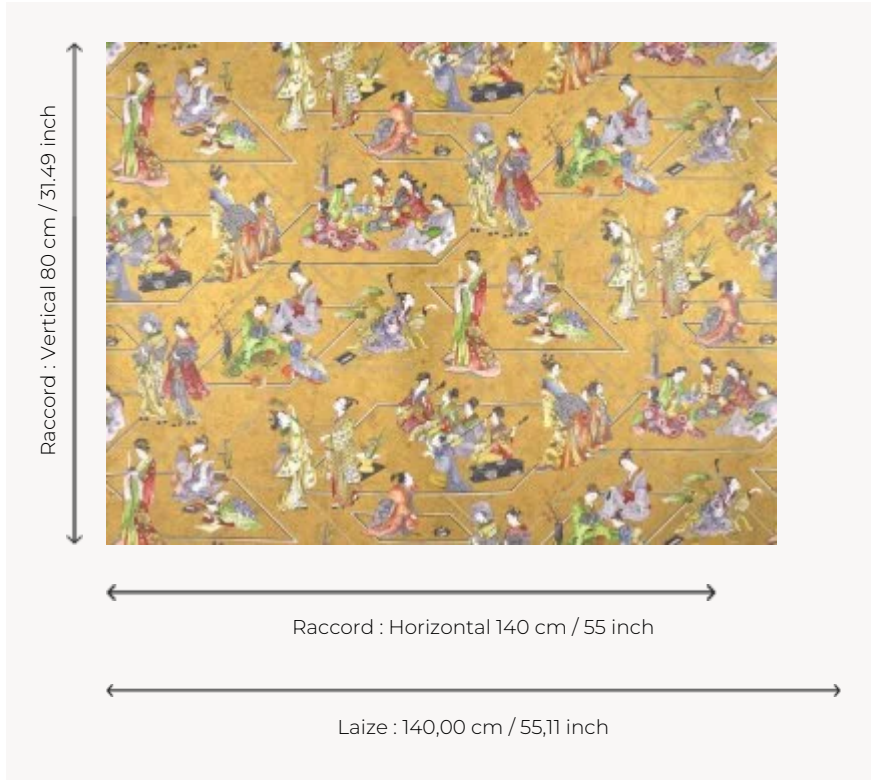

FP060001 CONTE MERVEILLEUX

Scenes from Japanese life, games, reading, sports and music are all represented in this design based on a geometric pattern, printed on metallic materials. The Japanese kimonos of the geishas are particularly featured.

FP060001 - Or

Pierre Frey

TYPE	Wide width printed wallpapers
SALES UNIT	Available per meter/yard
BACKING	NON WOVEN
COMPOSITION	-
WIDTH	140 cm / 55,11 inch
REPEAT	H: 140 cm - 55,00 inch V: 80 cm - 31,49 inch Straight repeat
WEIGHT	170 gr / m ²
CARE	
TRIMMING	Not trimmed
HANGING/REMOVING	Paste the wall Strippable
CERTIFICATIONS	EUROCLASS C-s1,d0 ASTM E84 Class A
INFORMATION	Use the trim & join marks during installation. Double-cut installation.
BOOK	F9979PPFREY44