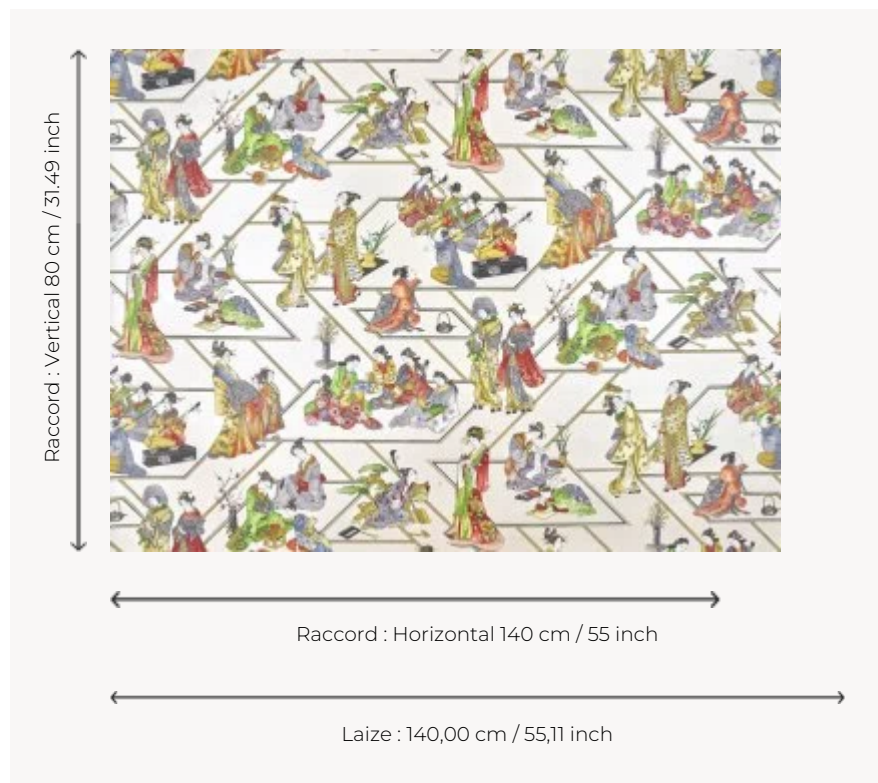

FP060002 CONTE MERVEILLEUX

Scenes from Japanese life, games, reading, sports and music are all represented in this design based on a geometric pattern, printed on metallic materials. The Japanese kimonos of the geishas are particularly featured.

FP060002 - Neige

Pierre Frey

TYPE	Wide width printed wallpapers
SALES UNIT	Available per meter/yard
BACKING	NON WOVEN
COMPOSITION	-
WIDTH	140 cm / 55,11 inch
REPEAT	H: 140 cm - 55,00 inch V: 80 cm - 31,49 inch Straight repeat
WEIGHT	170 gr / m ²
CARE	
TRIMMING	Not trimmed
HANGING/REMOVING	Paste the wall Strippable
CERTIFICATIONS	EUROCLASS C-s1,d0 ASTM E84 Class A
INFORMATION	Use the trim & join marks during installation. Double-cut installation.
BOOK	F9979PPFREY44