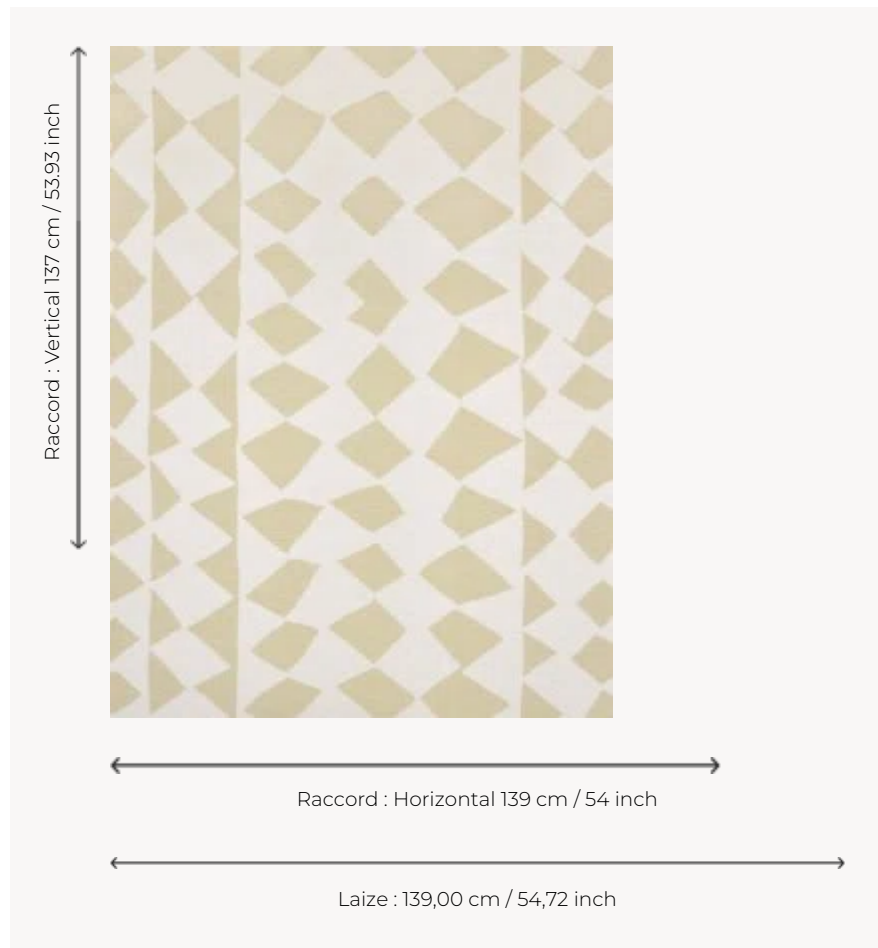

FP062001 EFUTU

FP062001 - Sable

Pierre Frey

| | |
|-------------------------|---|
| TYPE | Paperbacked fabrics - Straws and similar materials |
| SALES UNIT | Available per meter/yard |
| BACKING | NON WOVEN |
| COMPOSITION | 74 % Polyester - 26 % Polyamide |
| WIDTH | 139 cm / 54,72 inch |
| REPEAT | H: 139 cm - 54,00 inch V: 137 cm - 53,93 inch Straight repeat |
| WEIGHT | 490 gr / m ² |
| CARE |  |
| TRIMMING | Trimmed |
| HANGING/REMOVING | Paste the wall Wet removable |
| CERTIFICATIONS | ASTM E84 Class A |
| INFORMATION | Panel effect |
| BOOK | F9979PPFREY45 |

2 Colors

FP062001
Sable

FP062002
Cacao