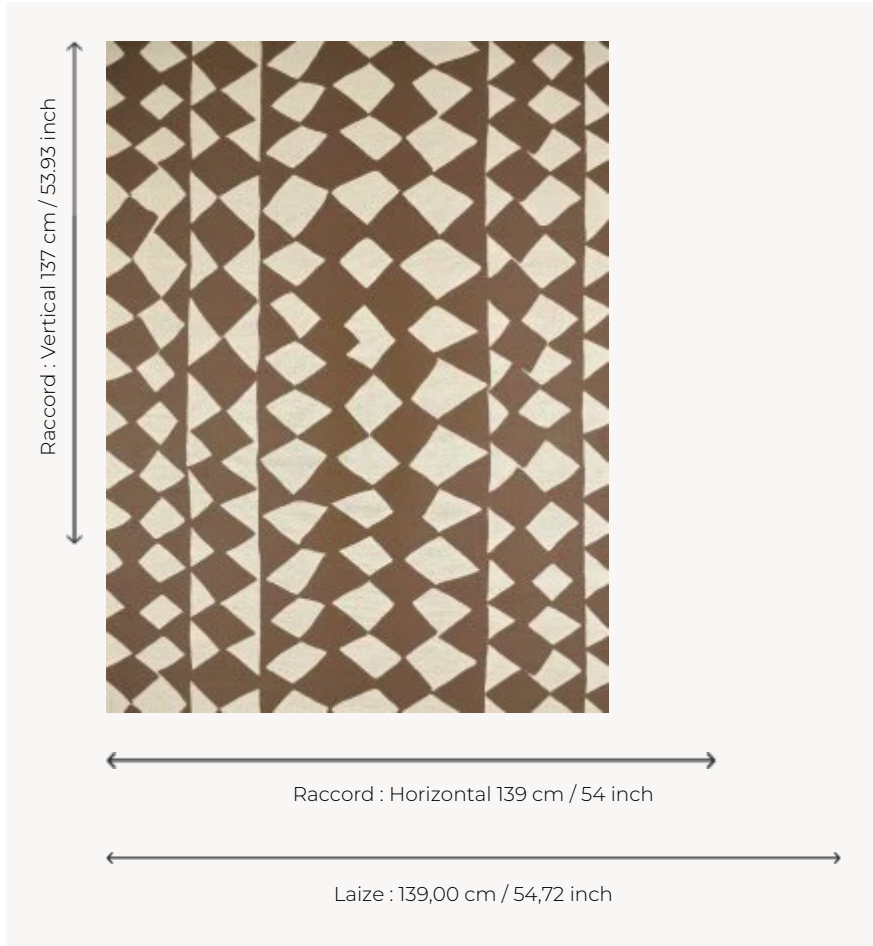

FP062002 EFUTU

FP062002 - Cacao

Pierre Frey

TYPE	Paperbacked fabrics - Straws and similar materials
SALES UNIT	Available per meter/yard
BACKING	NON WOVEN
COMPOSITION	74 % Polyester - 26 % Polyamide
WIDTH	139 cm / 54,72 inch
REPEAT	H: 139 cm - 54,00 inch V: 137 cm - 53,93 inch Straight repeat
WEIGHT	490 gr / m ²
CARE	
TRIMMING	Trimmed
HANGING/REMOVING	Paste the wall Wet removable
CERTIFICATIONS	ASTM E84 Class A
INFORMATION	Panel effect
BOOK	F9979PPFREY45

2 Colors

FP062001
Sable

FP062002
Cacao