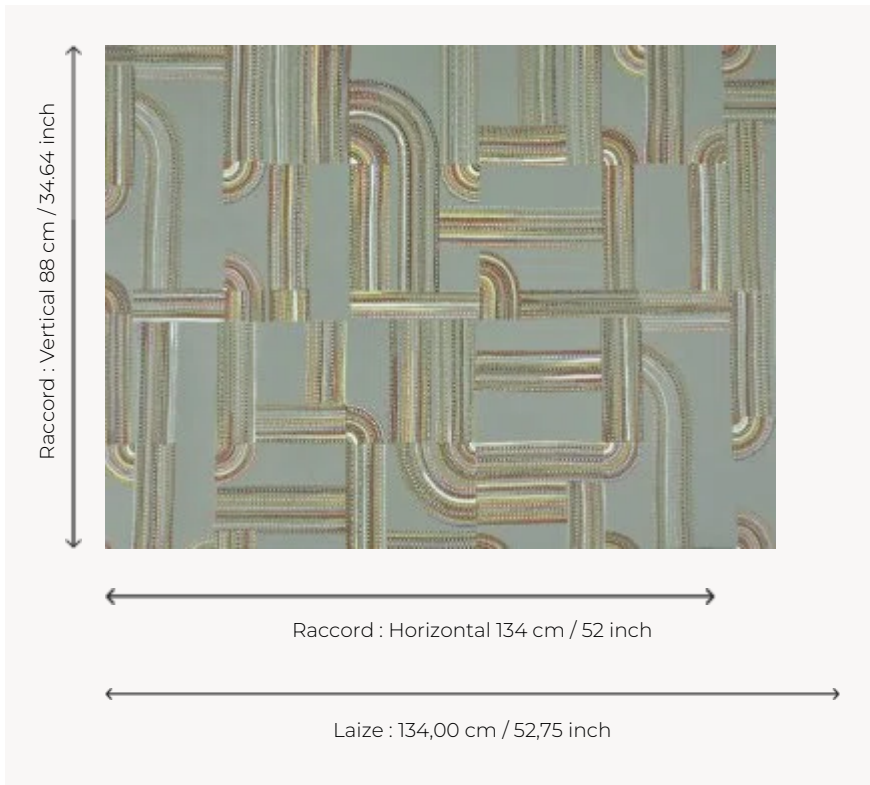

FP068001 BAYA

FP068001 - Argile

Pierre Frey

TYPE	Wide width printed wallpapers - Embossed patterns
SALES UNIT	Available per meter/yard
BACKING	NON WOVEN
COMPOSITION	-
WIDTH	134 cm / 52,75 inch
REPEAT	H: 134 cm - 52,00 inch V: 88 cm - 34,64 inch Offset repeat 1/4
WEIGHT	185 gr / m ²
CARE	
TRIMMING	Trimmed
HANGING/REMOVING	Paste the wall Strippable
CERTIFICATIONS	ASTM E84 Class A
BOOK	F9979PPFREY45

2 Colors

FP068001
Argile

FP068002
Feu