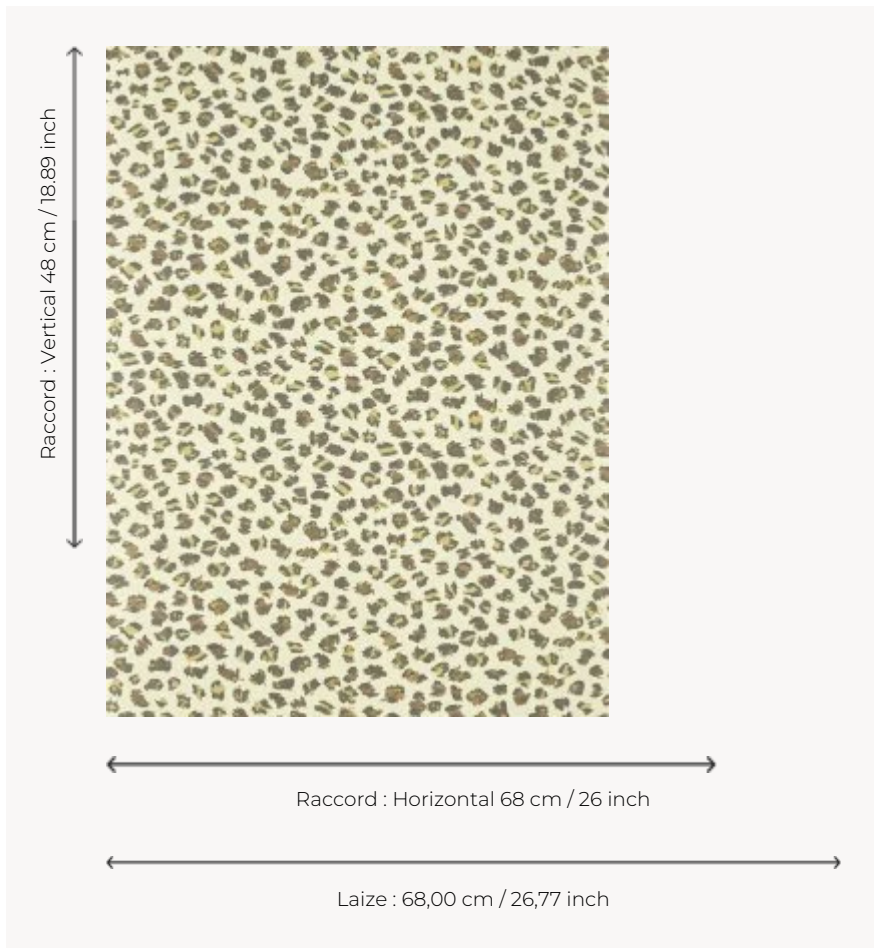

FP069001 CEYLAN

Somewhere between contemporary tachism and wild panther, the wall is adorned with an animal-inspired motif in bold colors printed using traditional rotary screen printing technique. The metallic reflections of the inks add sophistication and elegance.

FP069001 - Beige

Pierre Frey

TYPE	Printed wallpapers
SALES UNIT	Available per roll of 10,05 mts
BACKING	NON WOVEN
COMPOSITION	-
WIDTH	68 cm / 26,77 inch
REPEAT	H: 68 cm - 26,00 inch V: 48 cm - 18,89 inch Half drop repeat
WEIGHT	165 gr / m ²
CARE	
TRIMMING	Trimmed
HANGING/REMOVING	Paste the wall Strippable
CERTIFICATIONS	EUROCLASS C-s1,d0 ASTM E84 Class A
NOTES	Traditional printing technique
BOOK	F9979PPFREY45