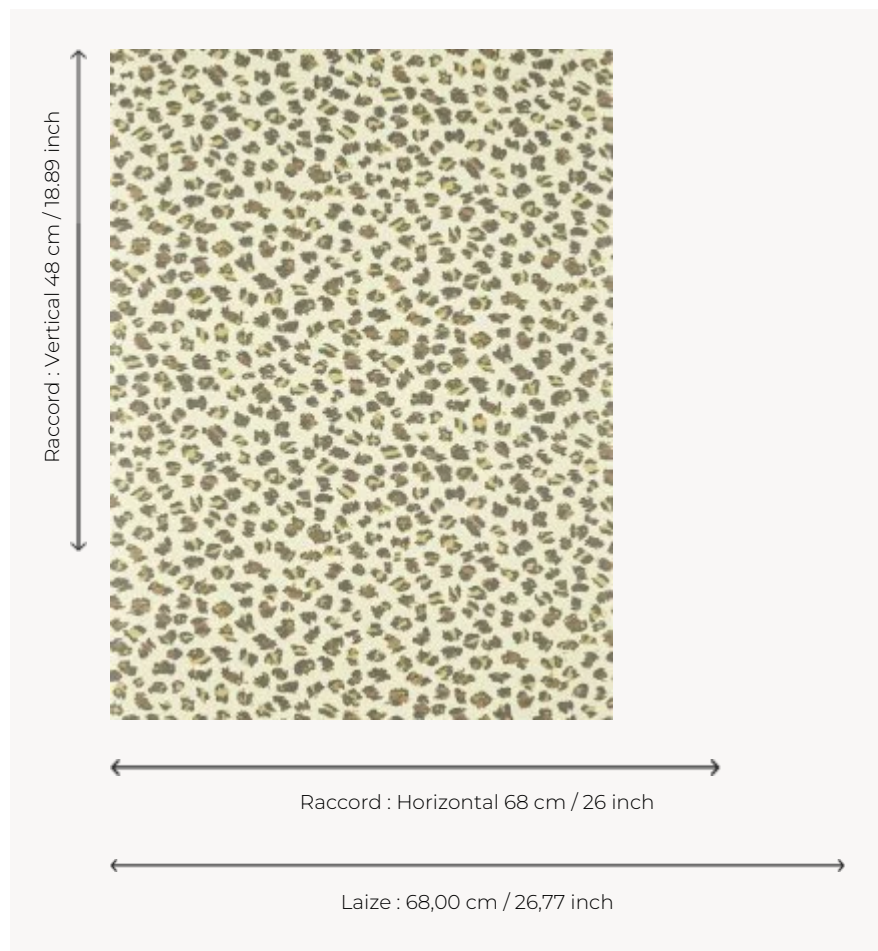

FP069001 CEYLAN

Somewhere between contemporary tachism and wild panther, the wall is adorned with an animal-inspired motif in bold colors printed using traditional rotary screen printing technique. The metallic reflections of the inks add sophistication and elegance.

FP069001 - Beige

Pierre Frey

TYPE	Small width printed wallpapers - Printed wallpapers
SALES UNIT	Available per roll of 10,05 mts
BACKING	NON WOVEN
COMPOSITION	-
WIDTH	68 cm / 26,77 inch
REPEAT	H: 68 cm - 26,00 inch V: 48 cm - 18,89 inch Half drop repeat
WEIGHT	165 gr / m ²
CARE	
TRIMMING	Trimmed
HANGING/REMOVING	Paste the wall Strippable
CERTIFICATIONS	EUROCLASS C-s1,d0 ASTM E84 Class A
NOTES	Traditional printing technique