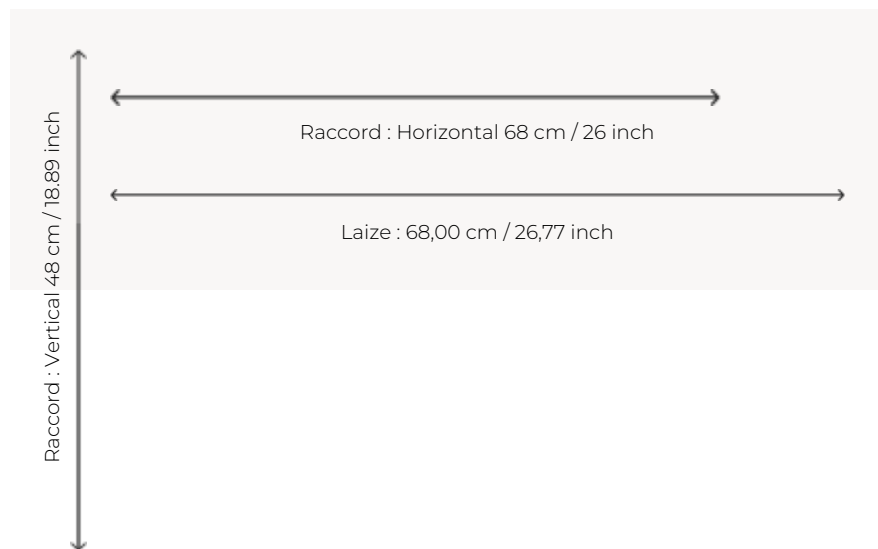

FP069005 -

Pierre Frey

TYPE	Small width printed wallpapers - Printed wallpapers
SALES UNIT	Available per roll of 10,05 mts
BACKING	NON WOVEN
COMPOSITION	-
WIDTH	68 cm / 26,77 inch
REPEAT	H: 68 cm - 26,00 inch V: 48 cm - 18,89 inch Half drop repeat
WEIGHT	165 gr / m ²
CARE	
TRIMMING	Trimmed
HANGING/REMOVING	Paste the wall Strippable
CERTIFICATIONS	EUROCLASS C-s1,d0 ASTM E84 Class A
NOTES	Traditional printing technique
BOOK	F9979PPFREY45