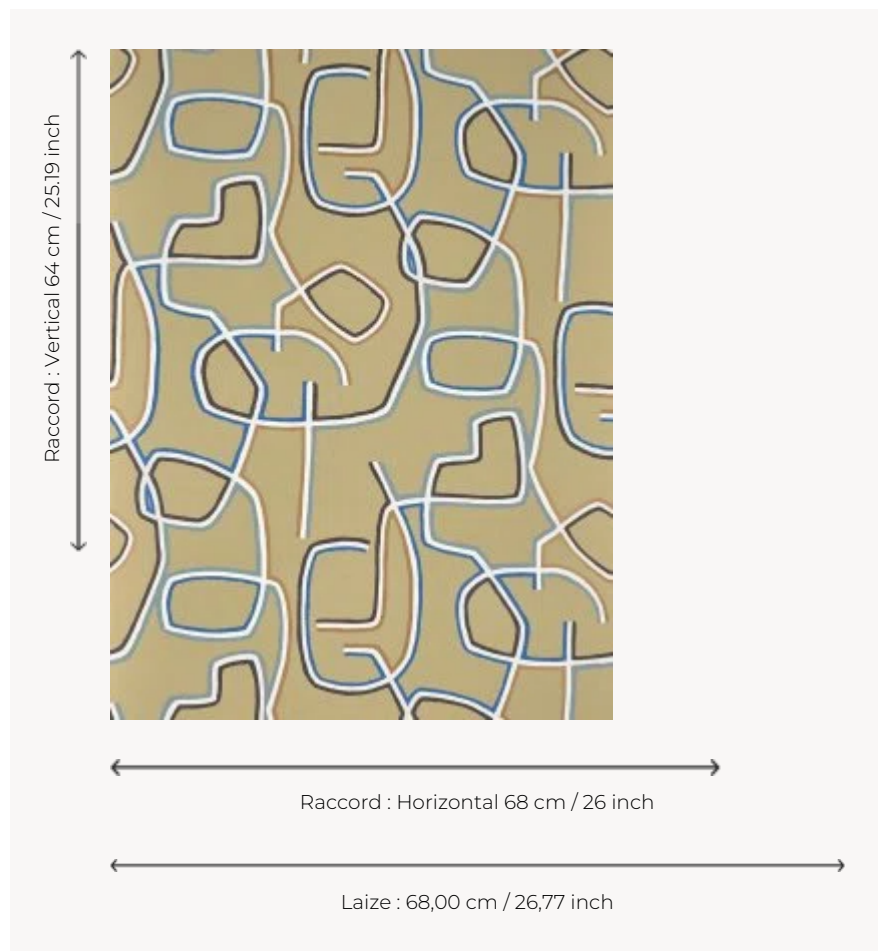

FP070002 GRAPHIC

Magnificent graphic design printed using traditional rotary screen printing technique, reminiscent of primitive writing. The contrast between the matte background and the delicacy of the opaque or subtly metallic inks gives the wall a singular rhythm.

FP070002 - Sable

Pierre Frey

TYPE	Printed wallpapers
SALES UNIT	Available per roll of 10,05 mts
BACKING	NON WOVEN
COMPOSITION	-
WIDTH	68 cm / 26,77 inch
REPEAT	H: 68 cm - 26,00 inch V: 64 cm - 25,19 inch Straight repeat
WEIGHT	170 gr / m ²
CARE	
TRIMMING	Trimmed
HANGING/REMOVING	Paste the wall Strippable
CERTIFICATIONS	EUROCLASS C-s1,d0 ASTM E84 Class A
NOTES	Flat screen printed
BOOK	F9979PPFREY45