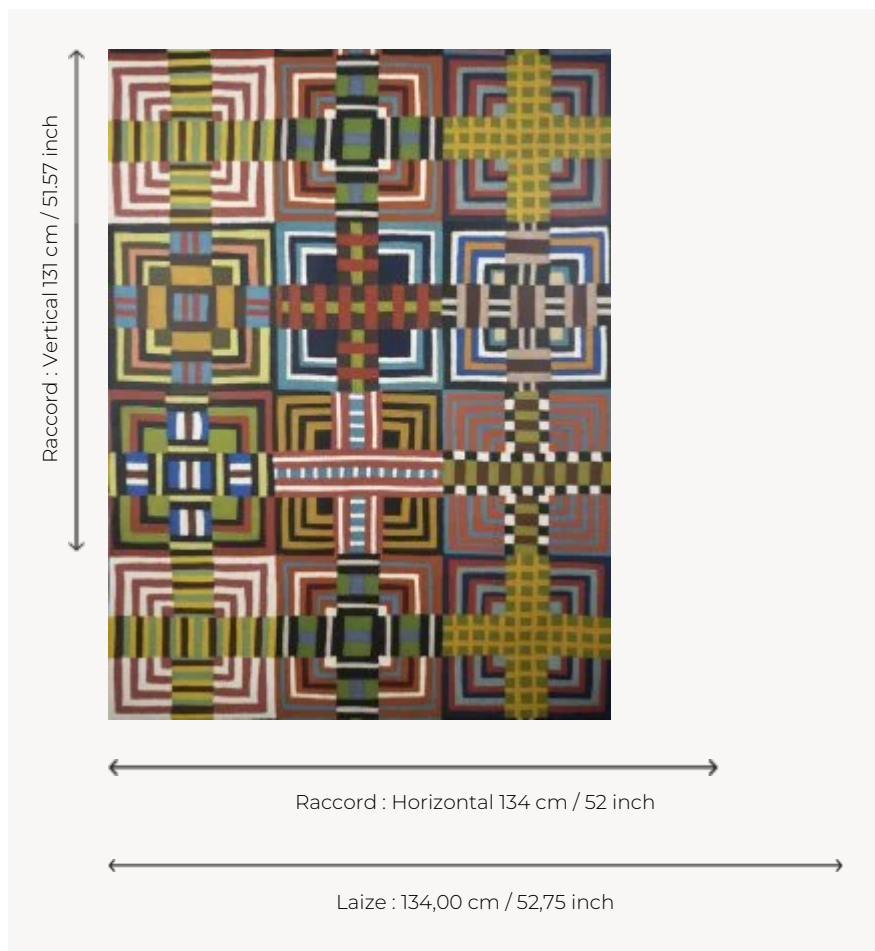

FP073001 MARIA

Faithful reproduction of the magnificent hand embroidery interpreting the work of Alaska-born artist Maria Shell, whose quilt work is an ode to craft and color. Wide width digital print. Also available in fabric under reference F3852.

FP073001 - Original

Pierre Frey

TYPE	Wide width printed wallpapers
ARTIST	Maria Shell
SALES UNIT	Available per meter/yard
BACKING	NON WOVEN
COMPOSITION	-
WIDTH	134 cm / 52,75 inch
REPEAT	H: 134 cm - 52,00 inch V: 131 cm - 51,57 inch Straight repeat
WEIGHT	185 gr / m ²
CARE	 
TRIMMING	Pretrimmed
HANGING/REMOVING	Paste the wall Strippable
CERTIFICATIONS	EUROCLASS B-s1,d0 ASTM E84 Class A
INFORMATION	Use the trim & join marks during installation. Double-cut installation.
BOOK	F9979PPFREY45

1 Colors

FP073001
Original