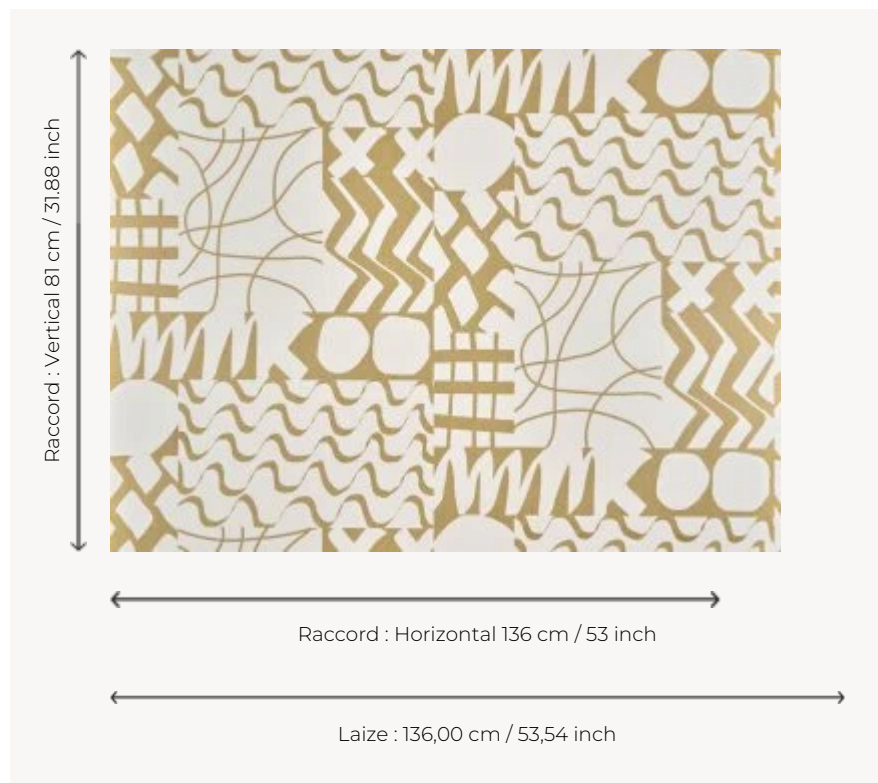

FP077001 GRANDE MAREE

Rock inspiration for this graphic design evoking the oceans and their shores in a contemporary way. The hand screen printing technique and the glazed ink reveal a lacquered look, giving the wall a new volume.

FP077001 - Sable

Pierre Frey

TYPE	Wide width printed wallpapers
SALES UNIT	Available per meter/yard
BACKING	NON WOVEN
COMPOSITION	-
WIDTH	136 cm / 53,54 inch
REPEAT	H: 136 cm - 53,00 inch V: 81 cm - 31,88 inch Straight repeat
WEIGHT	160 gr / m ²
CARE	
TRIMMING	Trimmed
HANGING/REMOVING	Paste the wall Wet removable
CERTIFICATIONS	EUROCLASS B-s1,d0 ASTM E84 Class A
NOTES	Hand screen printed
BOOK	F9979PPFREY45

3 Colors

FP077001
Sable

FP077002
Lagon

FP077003
Charbon