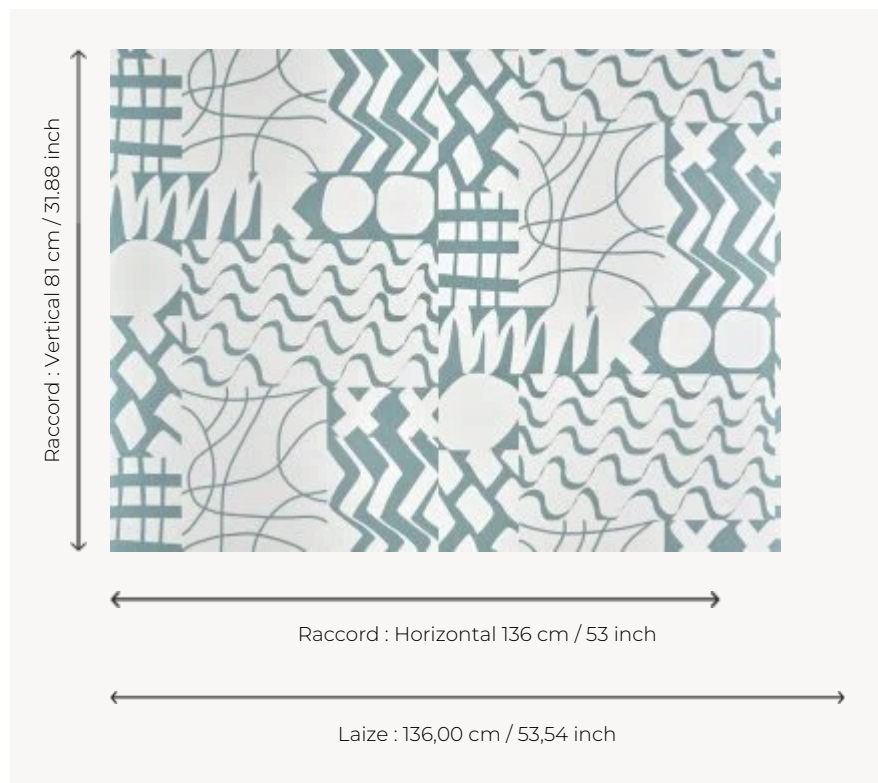

FP077002 GRANDE MAREE

Rock inspiration for this graphic design evoking the oceans and their shores in a contemporary way. The hand screen printing technique and the glazed ink reveal a lacquered look, giving the wall a new volume.

FP077002 - Lagon

Pierre Frey

TYPE	Wide width printed wallpapers
SALES UNIT	Available per meter/yard
BACKING	NON WOVEN
COMPOSITION	-
WIDTH	136 cm / 53,54 inch
REPEAT	H: 136 cm - 53,00 inch V: 81 cm - 31,88 inch Straight repeat
WEIGHT	160 gr / m ²
CARE	
TRIMMING	Trimmed
HANGING/REMOVING	Paste the wall Wet removable
CERTIFICATIONS	EUROCLASS B-s1,d0 ASTM E84 Class A
NOTES	Hand screen printed
BOOK	F9979PPFREY45

3 Colors

FP077001
Sable

FP077002
Lagon

FP077003
Charbon