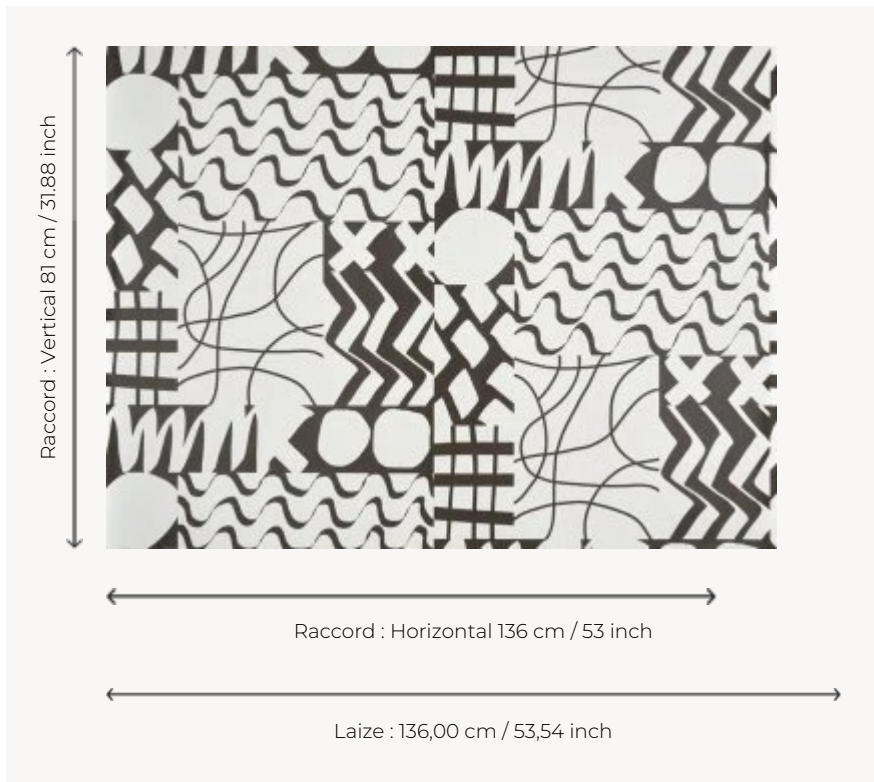

## FP077003 GRANDE MAREE

Rock inspiration for this graphic design evoking the oceans and their shores in a contemporary way. The hand screen printing technique and the glazed ink reveal a lacquered look, giving the wall a new volume.

### FP077003 - Charbon

### Pierre Frey

<b>TYPE</b>	Wide width printed wallpapers
<b>SALES UNIT</b>	Available per meter/yard
<b>BACKING</b>	NON WOVEN
<b>COMPOSITION</b>	-
<b>WIDTH</b>	136 cm / 53,54 inch
<b>REPEAT</b>	H: 136 cm - 53,00 inch V: 81 cm - 31,88 inch Straight repeat
<b>WEIGHT</b>	160 gr / m <sup>2</sup>
<b>CARE</b>	
<b>TRIMMING</b>	Trimmed
<b>HANGING/REMOVING</b>	Paste the wall Wet removable
<b>CERTIFICATIONS</b>	EUROCLASS B-s1,d0 ASTM E84 Class A
<b>NOTES</b>	Hand screen printed
<b>BOOK</b>	F9979PPFREY45

## 3 Colors

FP077001  
Sable

FP077002  
Lagon

FP077003  
Charbon