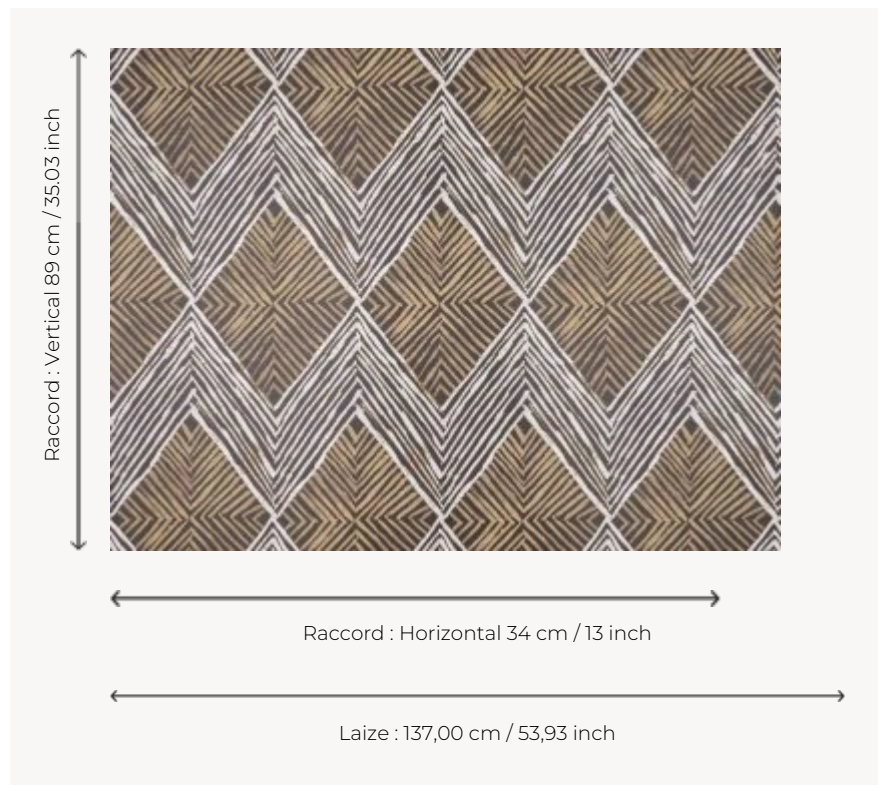

FP078001 AJOUPA

AJOUPA, a pattern with graphic and ethnic connotations digitally printed in wide widths, evokes the plant weavings found on hut roofs. Also available in fabric under reference F3721.

FP078001 - Terre

Pierre Frey

TYPE	Wide width printed wallpapers
SALES UNIT	Available per meter/yard
BACKING	NON WOVEN
COMPOSITION	-
WIDTH	137 cm / 53,93 inch
REPEAT	H: 34 cm - 13,00 inch V: 89 cm - 35,03 inch Straight repeat
WEIGHT	180 gr / m ²
CARE	
TRIMMING	Pretrimmed
HANGING/REMOVING	Paste the wall Wet removable
CERTIFICATIONS	EUROCLASS B-s1,d0 ASTM E84 Class A
INFORMATION	Use the trim & join marks during installation. Double-cut installation.
BOOK	F9979PPFREY45

1 Colors

FP078001
Terre