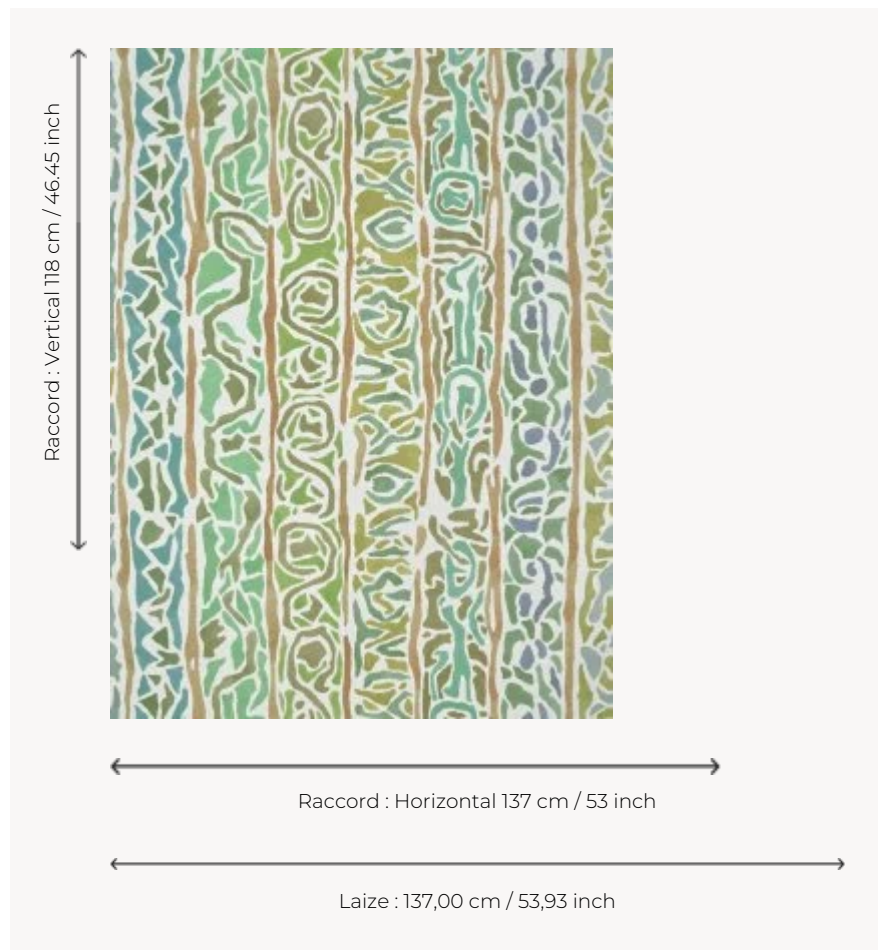

FP079001 SOKONE

Reproduction in digital print and in wide width of an original watercolor drawing by artist Noémie Vallerand evoking a traditional mosaic stripe. Also available in fabric under reference F3851.

FP079001 - Jungle

Pierre Frey

TYPE	Wide width printed wallpapers
ARTIST	Noémie Vallerand
SALES UNIT	Available per meter/yard
BACKING	NON WOVEN
COMPOSITION	-
WIDTH	137 cm / 53,93 inch
REPEAT	H: 137 cm - 53,00 inch V: 118 cm - 46,45 inch Straight repeat
WEIGHT	180 gr / m ²
CARE	
TRIMMING	Pretrimmed
HANGING/REMOVING	Paste the wall Wet removable
CERTIFICATIONS	EUROCLASS B-s1,d0 ASTM E84 Class A
INFORMATION	Use the trim & join marks during installation. Double-cut installation.
BOOK	F9979PPFREY45

2 Colors

FP079001
Jungle

FP079002
Savane