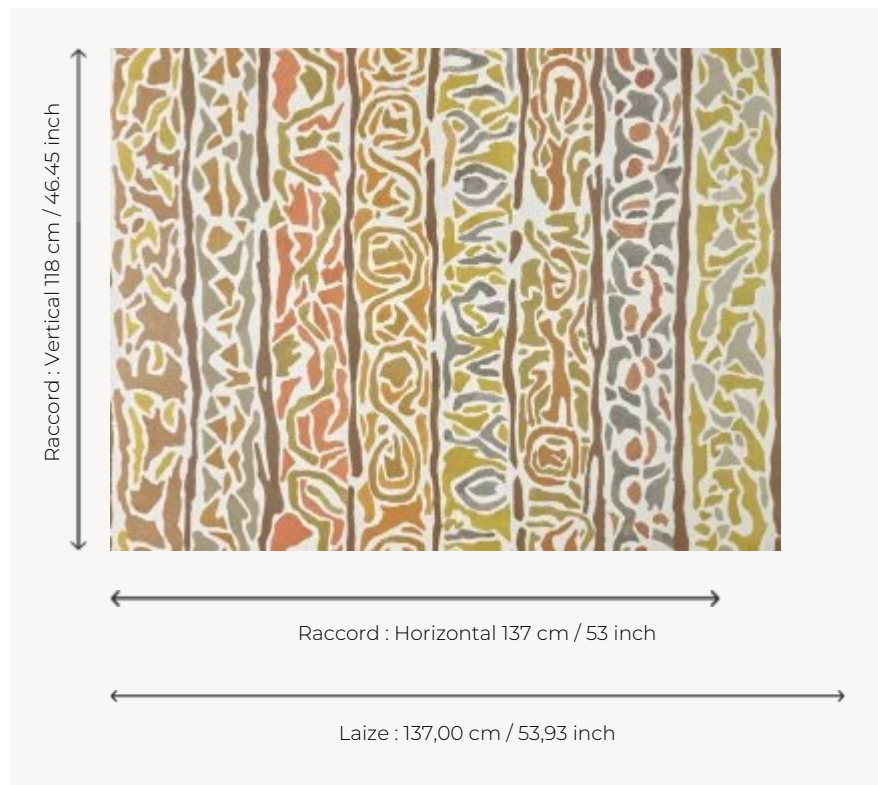

FP079002 SOKONE

Reproduction in digital print and in wide width of an original watercolor drawing by artist Noémie Vallerand evoking a traditional mosaic stripe. Also available in fabric under reference F3851.

FP079002 - Savane

Pierre Frey

TYPE	Wide width printed wallpapers
ARTIST	Noémie Vallerand
SALES UNIT	Available per meter/yard
BACKING	NON WOVEN
COMPOSITION	-
WIDTH	137 cm / 53,93 inch
REPEAT	H: 137 cm - 53,00 inch V: 118 cm - 46,45 inch Straight repeat
WEIGHT	180 gr / m ²
CARE	
TRIMMING	Pretrimmed
HANGING/REMOVING	Paste the wall Wet removable
CERTIFICATIONS	EUROCLASS B-s1,d0 ASTM E84 Class A
INFORMATION	Use the trim & join marks during installation. Double-cut installation.
BOOK	F9979PPFREY45

2 Colors

FP079001
Jungle

FP079002
Savane