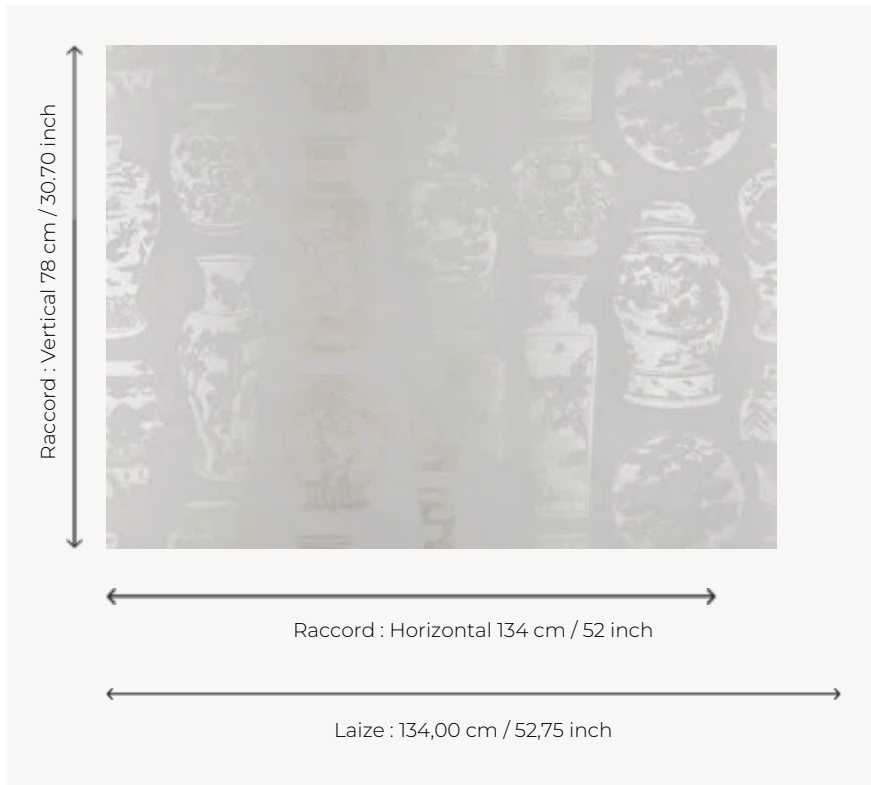

FP080001 QINGHUA GRAND

FP080001 - Neige

Pierre Frey

TYPE	Wide width printed wallpapers
SALES UNIT	Available per meter/yard
BACKING	NON WOVEN
COMPOSITION	-
WIDTH	134 cm / 52,75 inch
REPEAT	H: 134 cm - 52,00 inch V: 78 cm - 30,70 inch Straight repeat
WEIGHT	165 gr / m ²
CARE	
TRIMMING	Pretrimmed
HANGING/REMOVING	Paste the wall Strippable
CERTIFICATIONS	EUROCLASS C-s1,d0 ASTM E84 Class A
INFORMATION	Use the trim & join marks during installation. Double-cut installation.
BOOK	F9979PPFREY44

2 Colors

FP080001
Neige

FP080002
Bleu de chine