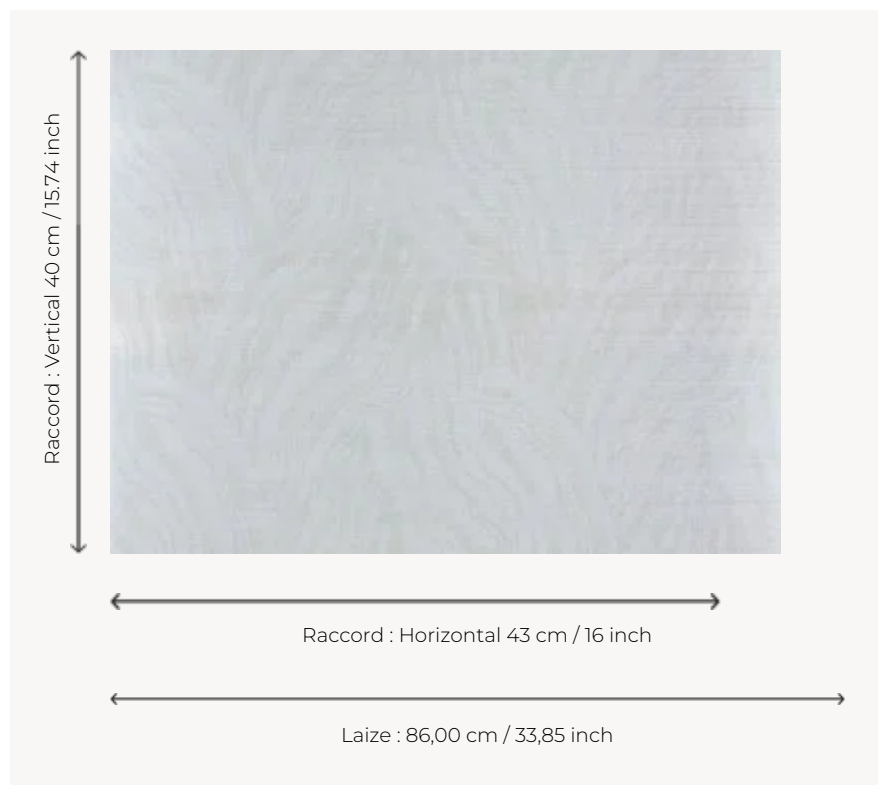

FP081002 AELYS METAL

FP081002 - Argent

Pierre Frey

TYPE	Paperbacked fabrics - Printed wallpapers
SALES UNIT	Available per meter/yard
BACKING	NON WOVEN
COMPOSITION	65 % Silk - 35 % metallised yarn Lurex
WIDTH	86 cm / 33,85 inch
REPEAT	H: 43 cm - 16,00 inch V: 40 cm - 15,74 inch Straight repeat
WEIGHT	230 gr / m ²
CARE	
TRIMMING	Trimmed
HANGING/REMOVING	Paste the wall Dry strippable
CERTIFICATIONS	EUROCLASS C-s1,d0 ASTM E84 Class A
INFORMATION	Panel effect Inherent irregularities from the natural fiber
BOOK	F9979PPFREY43