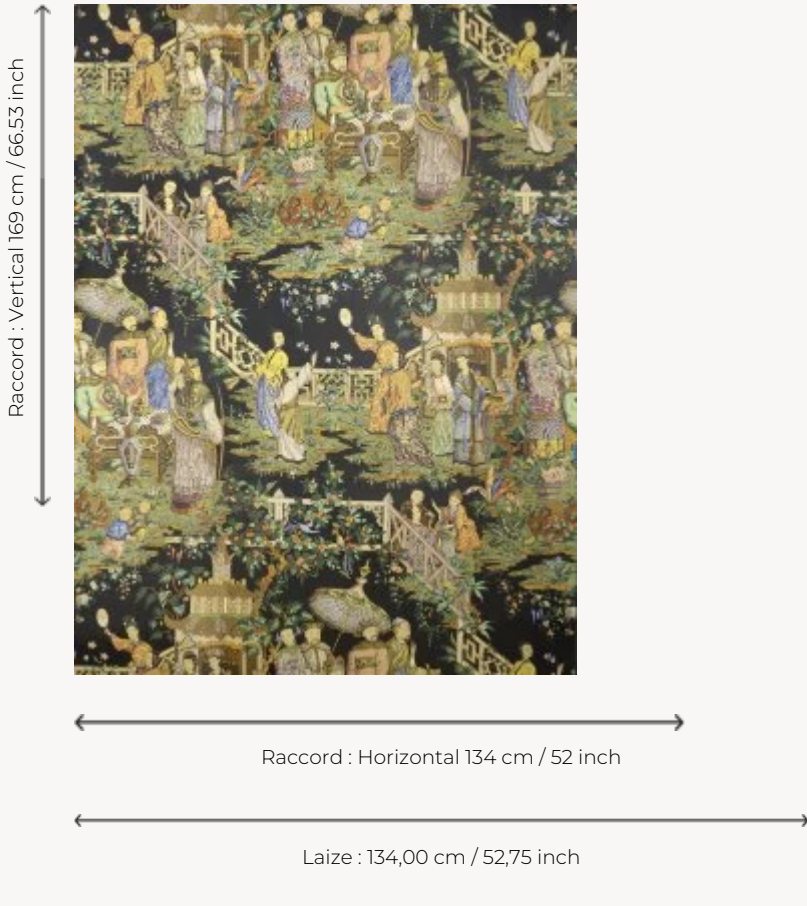

FP082001 AU PALAIS GRAND

Magnificent drawing from an antique screen covered with a woodblock printed wallpaper and kept in the Maison's archives, showing Chinese scenes, moments of play and good times. Printed on high-quality non-woven, the wallpaper perfectly reproduces the colors of the original.

FP082001 - Original

Pierre Frey

TYPE	Wide width printed wallpapers
SALES UNIT	Available per meter/yard
BACKING	NON WOVEN
COMPOSITION	-
WIDTH	134 cm / 52,75 inch
REPEAT	H: 134 cm - 52,00 inch V: 169 cm - 66,53 inch Straight repeat
WEIGHT	185 gr / m ²
CARE	
TRIMMING	Pretrimmed
HANGING/REMOVING	Paste the wall Strippable
CERTIFICATIONS	EUROCLASS B-s1,d0 ASTM E84 Class A
INFORMATION	Use the trim & join marks during installation. Double-cut installation.
BOOK	F9979PPFREY44

1 Colors

FP082001
Original