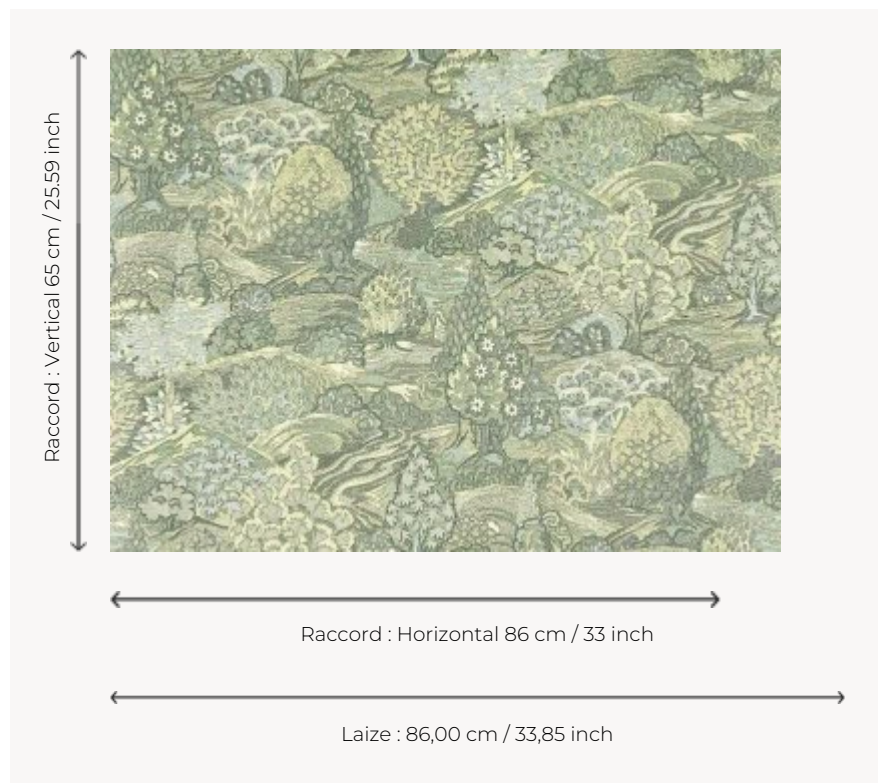

FP112001 BOIS DES FEES

A magnificent pattern that dreamily depicts an idyllic, naive garden. Laminated on a non-woven backing, BOIS DES FEES is printed on a textile, a nod to the jacquard that inspired it, an ersatz tapestry dating from the last century. Also available as fabric under reference F3893 BOIS DES FEES.

FP112001 -

Pierre Frey

TYPE	Straws and similar materials - Printed wallpapers
SALES UNIT	Available per meter/yard
BACKING	NON WOVEN
COMPOSITION	100 % Paper
WIDTH	86 cm / 33,85 inch
REPEAT	H: 86 cm - 33,00 inch V: 65 cm - 25,59 inch Straight repeat
WEIGHT	240 gr / m ²
CARE	
TRIMMING	Trimmed
HANGING/REMOVING	Paste the wall Strippable
BOOK	F9979PPFREY46