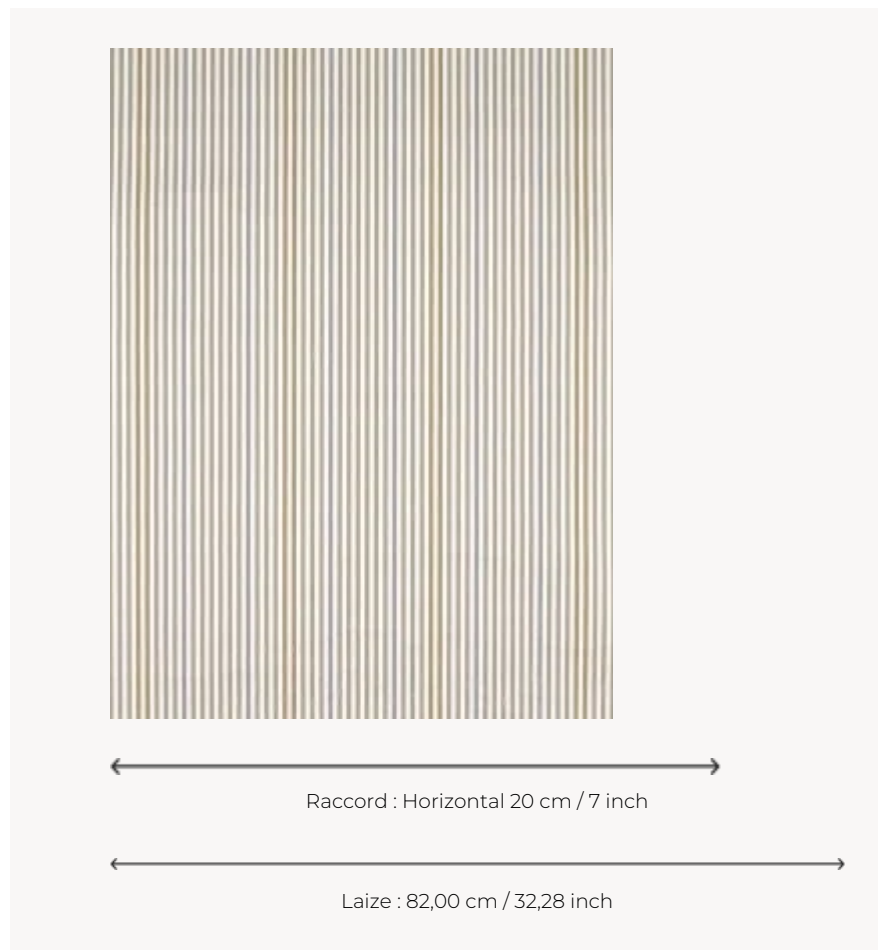

FP135002 ESCAUT

A three-coloured stripe with a regular rhythm printed on paper thread, ESCAUT is available in a wide range of colours.

FP135002 - GALET

Pierre Frey

TYPE	End-on-end threads - Printed wallpapers
SALES UNIT	Available per meter/yard
BACKING	NON WOVEN
COMPOSITION	100 % Paper
WIDTH	82 cm / 32,28 inch
REPEAT	H: 20 cm - 7,00 inch
WEIGHT	200 gr / m ²
CARE	
TRIMMING	Trimmed
HANGING/REMOVING	Paste the wall Wet removable
CERTIFICATIONS	EUROCLASS C-s1,d0 ASTM E84 Class A
BOOK	F9979PPFREY49

4 Colors

FP135001
PETALE

FP135002
GALET

FP135003
SAUGE

FP135004
CITRON