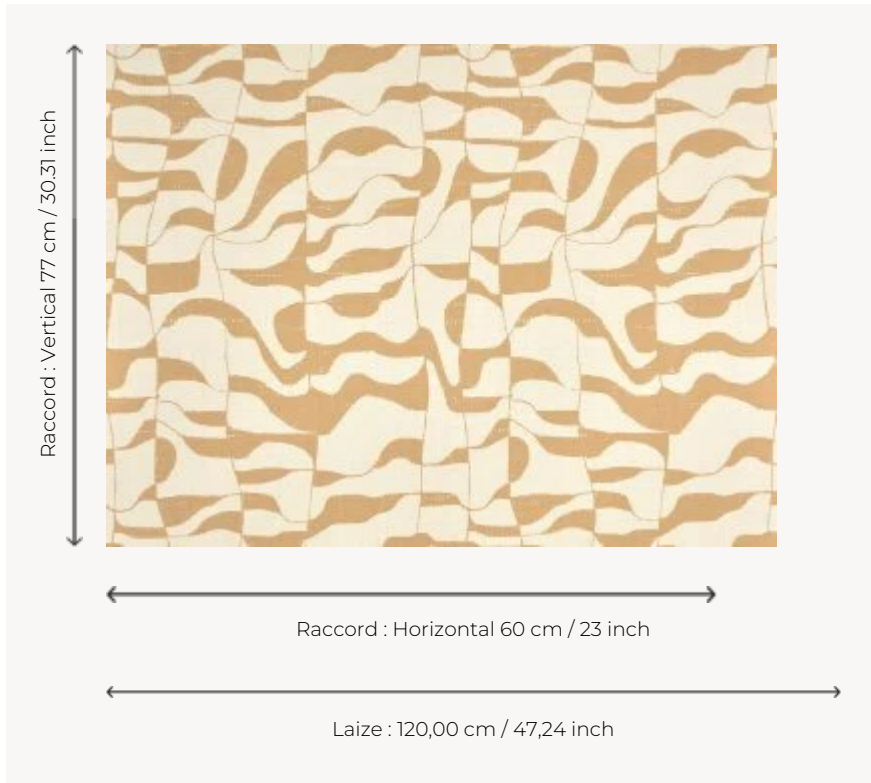

FP145001 LA SOURCE

Graphic interpretation of the undulations of hot springs. The motif is printed on FP 939 OWEN, a wallcovering with an authentic, elegant look. Available in fabric as F3961 LA SOURCE.

FP145001 - DUNE

Pierre Frey

TYPE	Wide width printed wallpapers - Paperbacked fabrics
SALES UNIT	Available per meter/yard
BACKING	NON WOVEN
COMPOSITION	100 % Jute
WIDTH	120 cm / 47,24 inch
REPEAT	H: 60 cm - 23,00 inch V: 77 cm - 30,31 inch Straight repeat
WEIGHT	460 gr / m ²
CARE	
TRIMMING	Trimmed
HANGING/REMOVING	Paste the wall Wet removable
CERTIFICATIONS	EUROCLASS B-s1,d0 ASTM E84 Class A
INFORMATION	CFA recommended Panel effect Inherent irregularities from the natural fiber
BOOK	F9979PPFREY47

2 Colors

FP145001
DUNE

FP145002
ECORCE