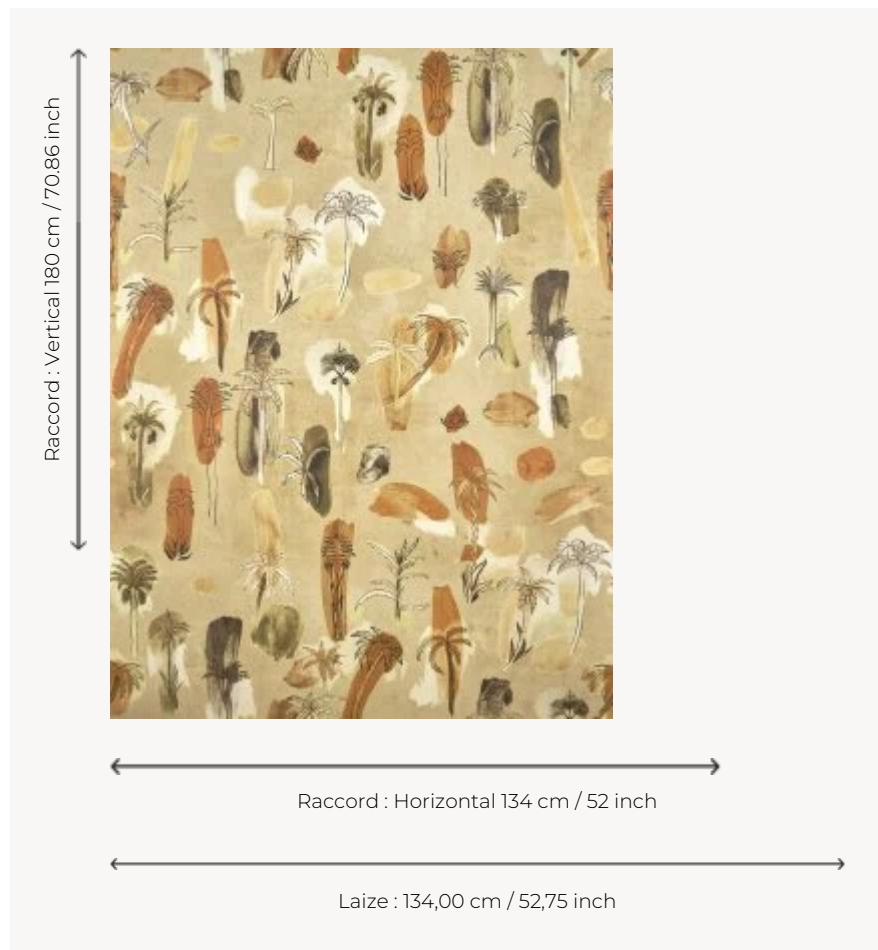

FP149002 WAHIBA

This wallpaper evokes a dream of an oasis between palm trees and dappled color. It is available in two tones: warm, sunny shades or refreshing greens. Available in fabric under reference F3957 WAHIBA

FP149002 - THE

Pierre Frey

TYPE	Wide width printed wallpapers
SALES UNIT	Available per meter/yard
BACKING	NON WOVEN
COMPOSITION	-
WIDTH	134 cm / 52,75 inch
REPEAT	H: 134 cm - 52,00 inch V: 180 cm - 70,86 inch Straight repeat
WEIGHT	185 gr / m ²
CARE	
TRIMMING	Pretrimmed
HANGING/REMOVING	Paste the wall Strippable
CERTIFICATIONS	EUROCLASS B-s1,d0 ASTM E84 Class A
INFORMATION	Use the trim & join marks during installation. Double-cut installation.
BOOK	F9979PPFREY47

2 Colors

FP149001
MENTHE

FP149002
THE