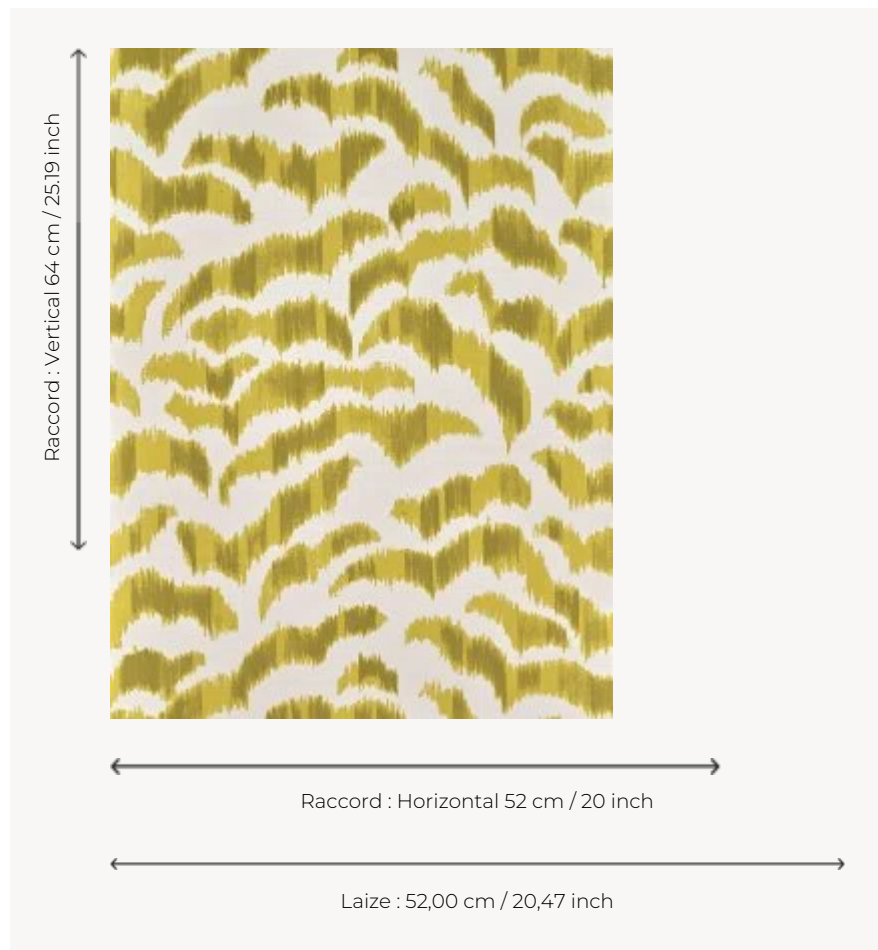

FP156001 LES DUNES

Rippled sandy beaches at low tide inspired this creation. The ikat-like design is printed with 3 layers of ink using traditional cylinders.

FP156001 - TILLEUL

Pierre Frey

TYPE	Small width printed wallpapers
SALES UNIT	Available per roll of 10,05 mts
BACKING	NON WOVEN
COMPOSITION	-
WIDTH	52 cm / 20,47 inch
REPEAT	H: 52 cm - 20,00 inch V: 64 cm - 25,19 inch Half drop repeat
WEIGHT	165 gr / m ²
CARE	
TRIMMING	Trimmed
HANGING/REMOVING	Paste the wall Strippable
CERTIFICATIONS	EUROCLASS C-s1,d0 ASTM E84 Class A
NOTES	Traditional printing technique
BOOK	F9979PPFREY47

4 Colors

FP156001
TILLEUL

FP156002
SABLE

FP156003
CELADON

FP156004
CIEL