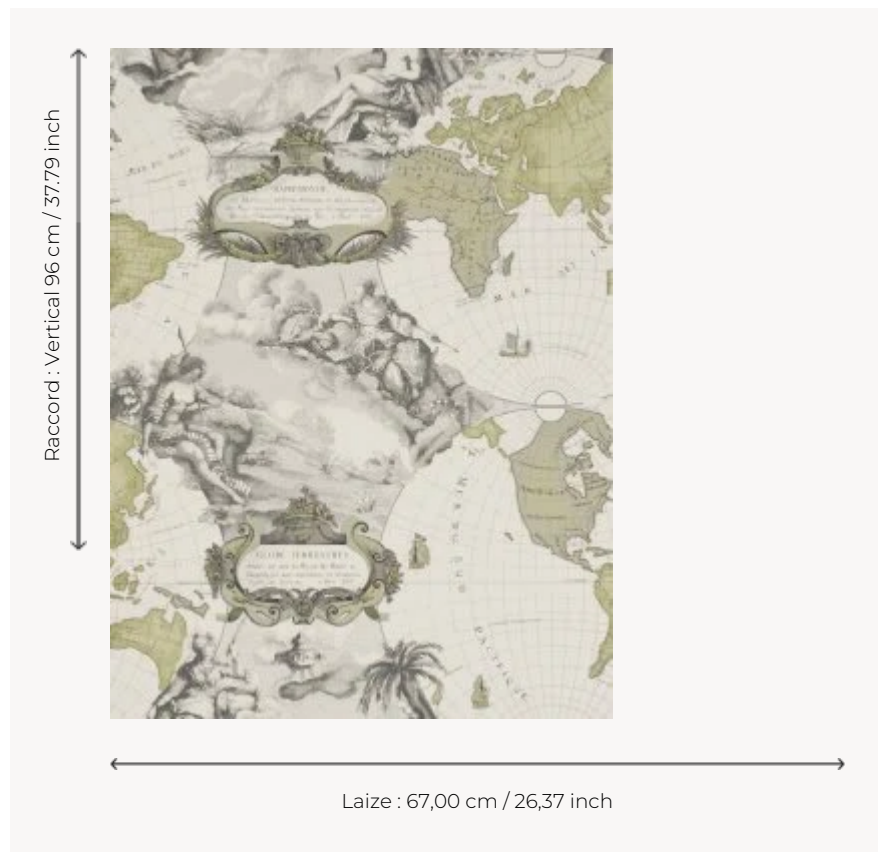

FP198001 PLANISPHERE

Reproduction of ancient world maps from the 17th century coming from Holland. The water and earth protector gods watch over the globe.

FP198001 - Gray

Pierre Frey

TYPE	Small width printed wallpapers
SALES UNIT	Available per roll of 4,57 mts
BACKING	PAPER
COMPOSITION	-
WIDTH	67 cm / 26,37 inch
REPEAT	V: 96 cm - 37,79 inch Half drop repeat
WEIGHT	191 gr / m ²
CARE	
TRIMMING	Not trimmed
HANGING/REMOVING	Paste the paper Wet removable
CERTIFICATIONS	EUROCLASS B-s1,d0 ASTM E84 Class A
NOTES	Hand screen printed
INFORMATION	Soaking time before hanging: maximum 2 minutes. Use the trim & join marks during installation. Double-cut installation.