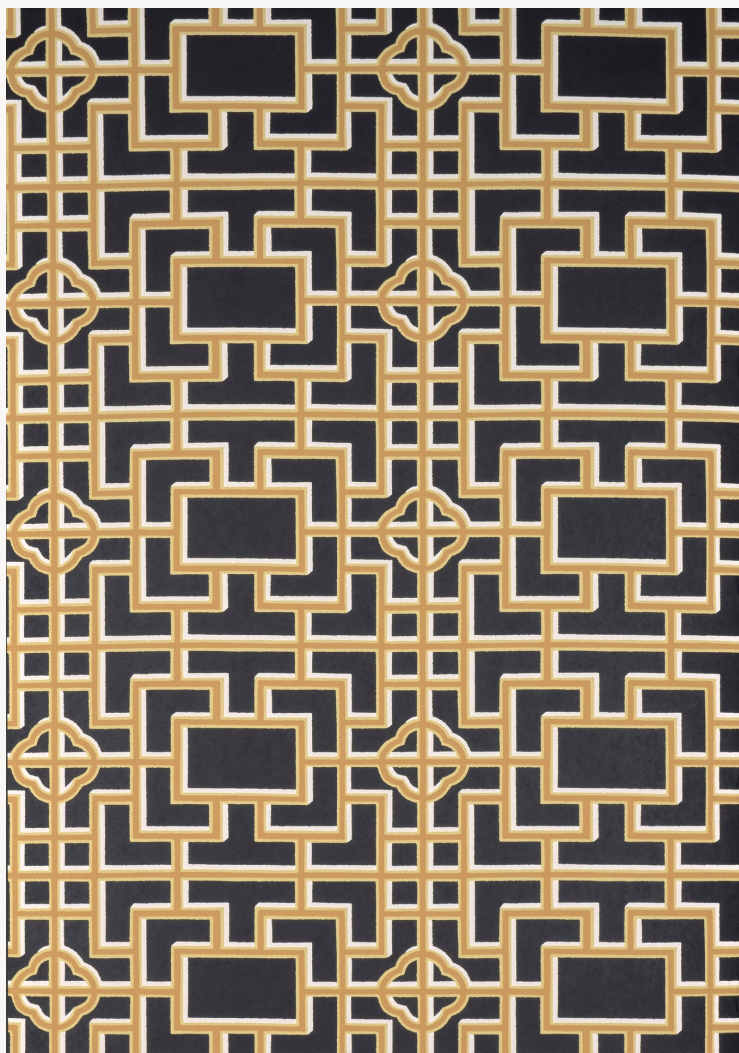

FP269004 TILLY

A free interpretation of French parterres, this traditional roller-printed design plays on the contrasts between matte and satin inks, creating a graphic and contemporary effect.

FP269004 - NOCTURNE

Pierre Frey

TYPE	Printed wallpapers
SALES UNIT	Available per roll of 10,05 mts
BACKING	NON WOVEN
COMPOSITION	-
WIDTH	68 cm / 26,77 inch
REPEAT	H: 34 cm - 13,00 inch V: 21 cm - 8,26 inch Straight repeat
WEIGHT	160 gr / m ²
CARE	
TRIMMING	Trimmed
HANGING/REMOVING	Paste the wall Strippable
CERTIFICATIONS	EUROCLASS B-s1,d0 ASTM E84 Class A
NOTES	Traditional printing technique

4 Colors

FP269001
OR

FP269002
SAUGE

FP269003
CELADON

FP269004
NOCTURNE