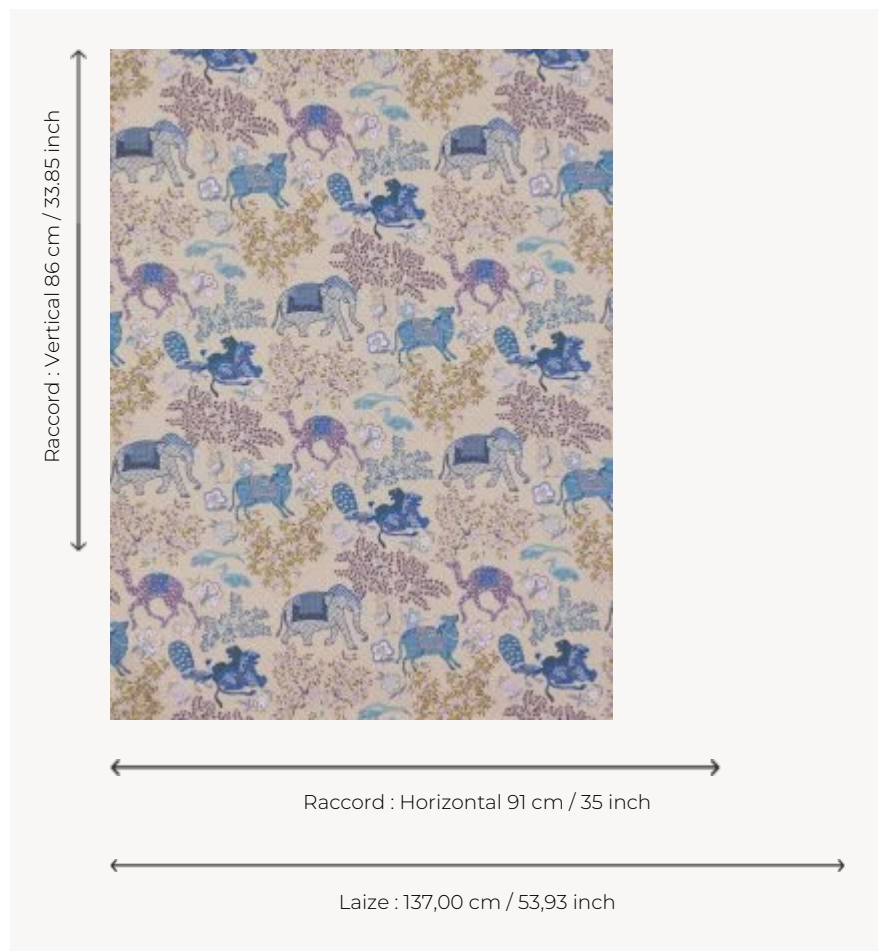

## FP310002 JARDIN DE MYSORE

This print reproduces the exotic charm of an archive from the end of the 19th century. On a ground of bloomed alveoli, animals (elephants, dromedaries, lions, peacocks) and trees evoke the luxuriance of Persian nature.

### FP310002 - Bleu

### Pierre Frey

<b>TYPE</b>	Wide width printed wallpapers
<b>SALES UNIT</b>	Available per meter/yard
<b>BACKING</b>	NON WOVEN
<b>COMPOSITION</b>	-
<b>WIDTH</b>	137 cm / 53,93 inch
<b>REPEAT</b>	H: 91 cm - 35,00 inch V: 86 cm - 33,85 inch Half drop repeat
<b>WEIGHT</b>	147 gr / m <sup>2</sup>
<b>CARE</b>	
<b>TRIMMING</b>	Pretrimmed
<b>HANGING/REMOVING</b>	Paste the wall Wet removable
<b>CERTIFICATIONS</b>	EUROCLASS B-s1,d0 ASTM E84 Class A
<b>INFORMATION</b>	Use the trim & join marks during installation. Double-cut installation.