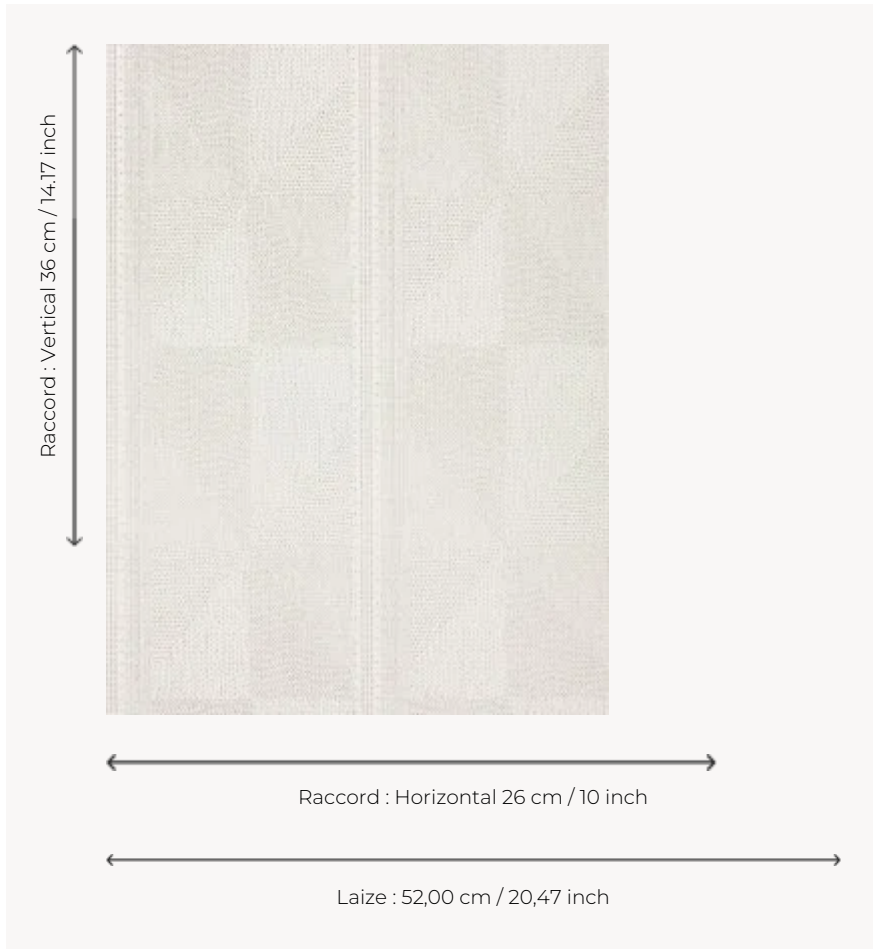

FP314001 INDUS TISE

Coordinates with the large scale geometric jacquard pattern with ethnic elements of the same name from the SHIBAO fabric collection.

FP314001 - Blanc

Pierre Frey

TYPE	End-on-end threads - Small width printed wallpapers
SALES UNIT	Available per roll of 10,05 mts
BACKING	NON WOVEN
COMPOSITION	100 % Viscose
WIDTH	52 cm / 20,47 inch
REPEAT	H: 26 cm - 10,00 inch V: 36 cm - 14,17 inch Straight repeat
WEIGHT	264 gr / m ²
CARE	
TRIMMING	Trimmed
HANGING/REMOVING	Paste the wall Strippable
CERTIFICATIONS	ASTM E84 Class A

2 Colors

FP314001
Blanc

FP314002
Lin