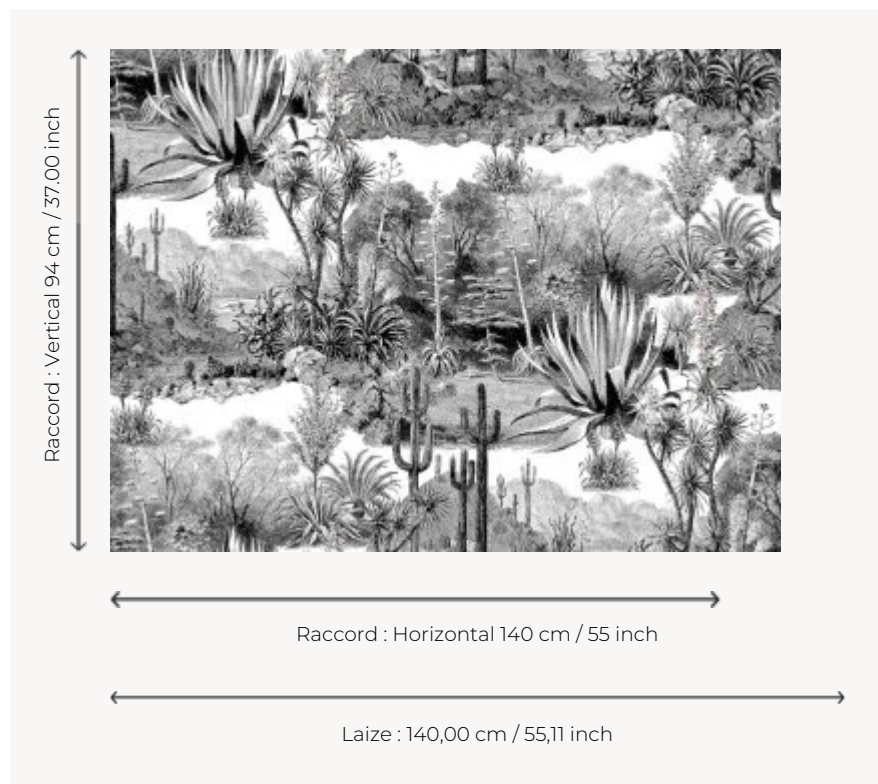

FP395001 PAMPA

This revamped "Toile de Jouy" plays with perspectives and the codes of this traditional French style. Designed in black and white, this motif is reminiscent of engravings, recounting exotic voyages from another time. Printed in large width, this paper recounts a story on your walls. _x000D_Pampa is also available as a printed fabric (F3086)._x000D_

FP395001 - Jais

Pierre Frey

TYPE	Wide width printed wallpapers
SALES UNIT	Available per meter/yard
BACKING	NON WOVEN
COMPOSITION	100 % Non-woven
WIDTH	140 cm / 55,11 inch
REPEAT	H: 140 cm - 55,00 inch V: 94 cm - 37,00 inch Straight repeat
WEIGHT	147 gr / m ²
CARE	
TRIMMING	Not trimmed
HANGING/REMOVING	Paste the wall Wet removable
CERTIFICATIONS	EUROCLASS B-s1,d0
INFORMATION	Use the trim & join marks during installation. Double-cut installation.