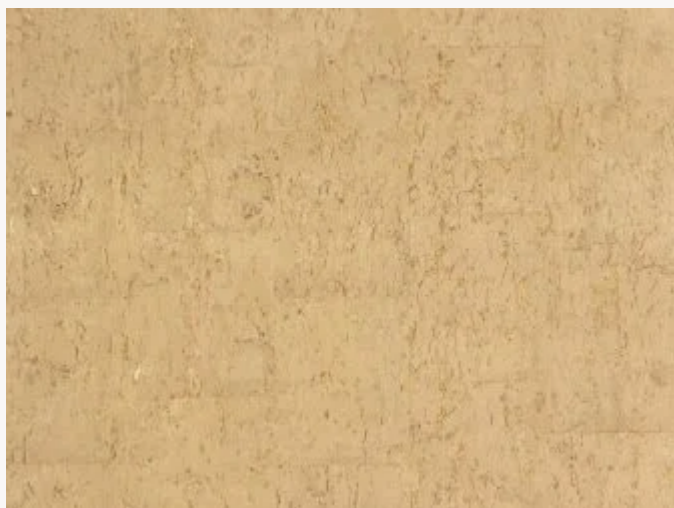

FP417003 COUPOLE

Cork delicately applied by hand to a foil base, Coupole plays on rough-and-smooth contrasts. Depending on the color, this material can appear as natural wood or a precious jewel.

FP417003 - Or

← Laize : 91,00 cm / 35,82 inch →

Pierre Frey

| | |
|-------------------------|---|
| TYPE | Small width printed wallpapers - Corks |
| SALES UNIT | Available per roll of 6,00 mts |
| BACKING | NON WOVEN |
| COMPOSITION | 100 % Cork |
| WIDTH | 91 cm / 35,82 inch |
| REPEAT | Half drop repeat |
| WEIGHT | 202 gr / m ² |
| CARE |  |
| TRIMMING | Trimmed |
| HANGING/REMOVING | Paste the wall Strippable |
| CERTIFICATIONS | EUROCLASS C-s1,d0 |

3 Colors

FP417001
Ivoire

FP417003
Or

FP417004
Bronze