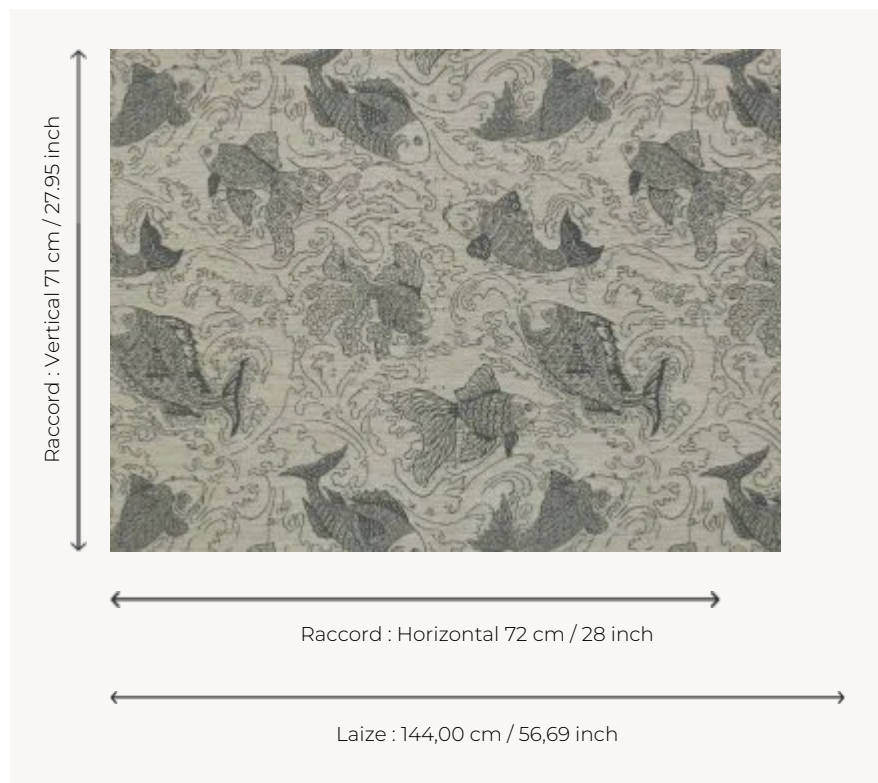

FP452002 LAN-FISH

This wallcovering is delicately woven with threads similar to raffia. Koi and Chinese gold fish swim in the waves. In Chinese culture, these fish are a symbol of strength and perseverance, and are often associated with wishes of richness and prosperity.

FP452002 - Mare

Pierre Frey

TYPE	Paperbacked fabrics - Straws and similar materials
SALES UNIT	Available per meter/yard
BACKING	NON WOVEN
COMPOSITION	40 % Viscose - 40 % Cotton - 20 % Polyester
WIDTH	144 cm / 56,69 inch
REPEAT	H: 72 cm - 28,00 inch V: 71 cm - 27,95 inch Straight repeat
WEIGHT	310 gr / m ²
CARE	
TRIMMING	Trimmed
HANGING/REMOVING	Paste the wall Strippable
CERTIFICATIONS	ASTM E84 Class A
BOOK	F9979PPFREY10