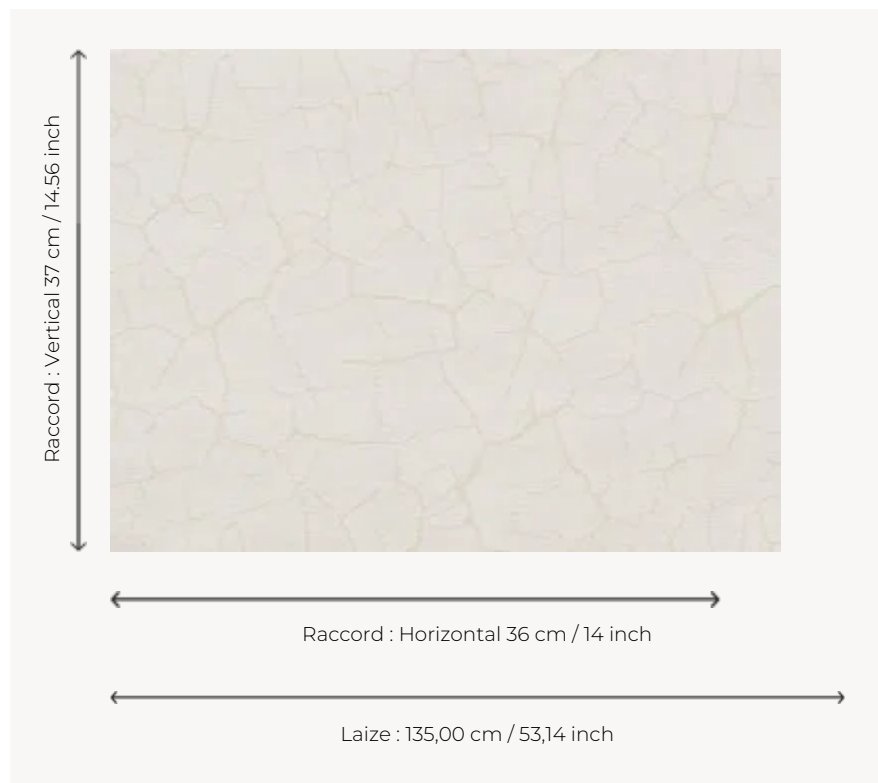

FP470003 ATACAMA II

In line with the previous GRAMINEES collections, and echoing the NATECRU collection of woven textiles, Pierre Frey presents a collection of wallcoverings inspired by nature, imitating straw weaves. White, natural or unbleached colors are associated in a resolutely contemporary way.

FP470003 - Neige

Pierre Frey

TYPE	Paperbacked fabrics
SALES UNIT	Available per meter/yard
BACKING	NON WOVEN
COMPOSITION	100 % Polyester
WIDTH	135 cm / 53,14 inch
REPEAT	H: 36 cm - 14,00 inch V: 37 cm - 14,56 inch No side match
WEIGHT	520 gr / m ²
CARE	
TRIMMING	Trimmed
HANGING/REMOVING	Paste the wall Strippable
CERTIFICATIONS	ASTM E84 Class A
INFORMATION	Panel effect

1 Colors

FP470003

Neige