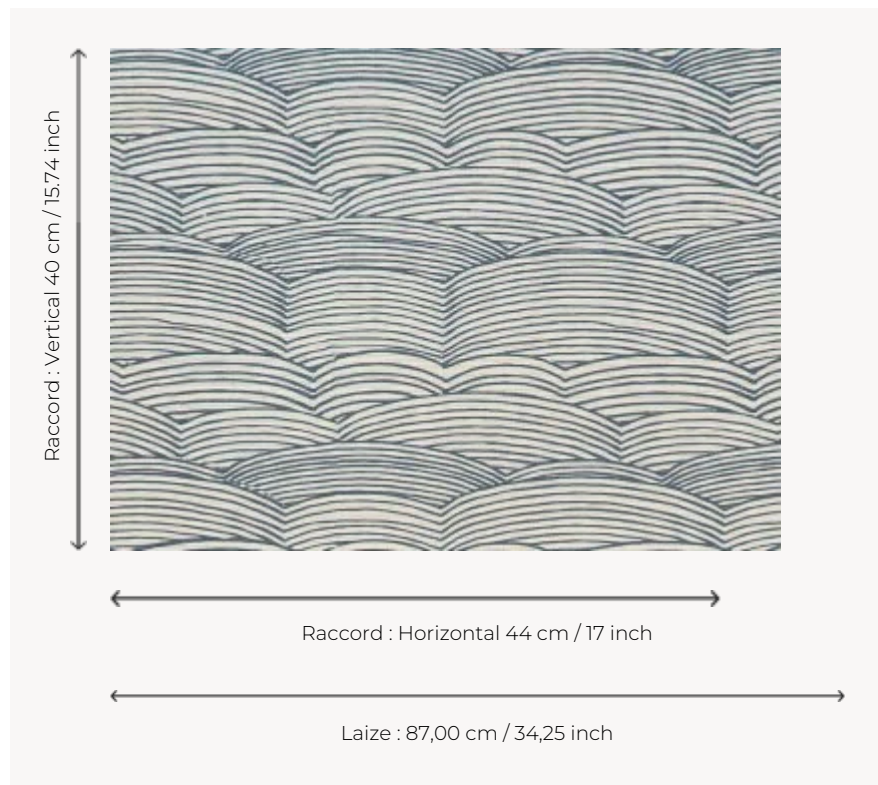

FP473002 YANGZI

The stylized waves on this wallcovering evoke the Yangzi, the longest river in China. The pattern is printed on a raffia straw laminated on a metallic ground reminiscent of sparkling water.

FP473002 - Océan

Pierre Frey

TYPE	Small width printed wallpapers - Straws and similar materials
SALES UNIT	Available per meter/yard
BACKING	PAPER
COMPOSITION	50 % Sisa - 50 % Polyester
WIDTH	87 cm / 34,25 inch
REPEAT	H: 44 cm - 17,00 inch V: 40 cm - 15,74 inch Straight repeat
WEIGHT	297 gr / m ²
CARE	
TRIMMING	Trimmed
HANGING/REMOVING	Paste the wall Wet removable
CERTIFICATIONS	EUROCLASS B-s1,d0 ASTM E84 Class A
NOTES	Good lightfastness
BOOK	F9979PPFREY10