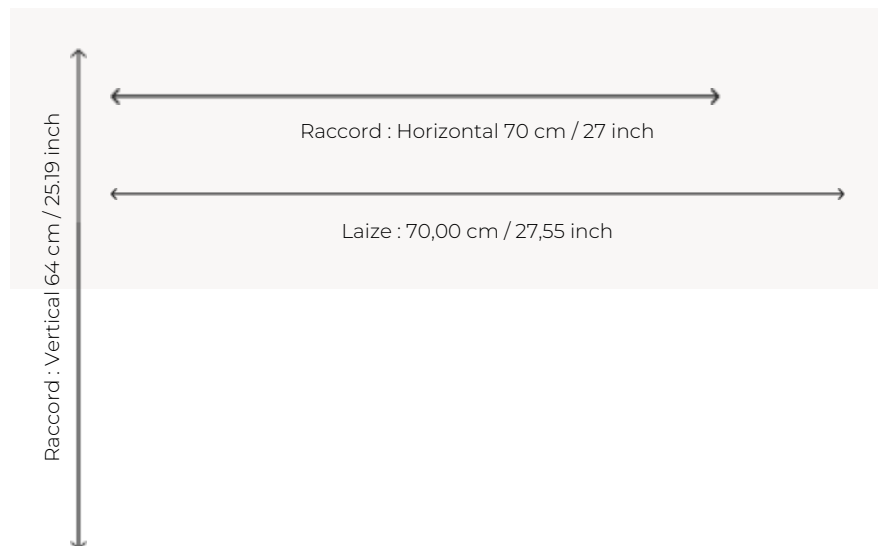

FP475001 - Grisorage

Pierre Frey

TYPE	Vinyls - Plains & semi plains
SALES UNIT	Available per roll of 10,05 mts
BACKING	NON WOVEN
COMPOSITION	100 % Vinyl
WIDTH	70 cm / 27,55 inch
REPEAT	H: 70 cm - 27,00 inch V: 64 cm - 25,19 inch Straight repeat
WEIGHT	400 gr / m ²
CARE	
TRIMMING	Trimmed
HANGING/REMOVING	Paste the wall Wet removable
CERTIFICATIONS	EUROCLASS B-s2,d0 ASTM E84 Class A
NOTES	Good lightfastness Extra washable Stain and impact resistant