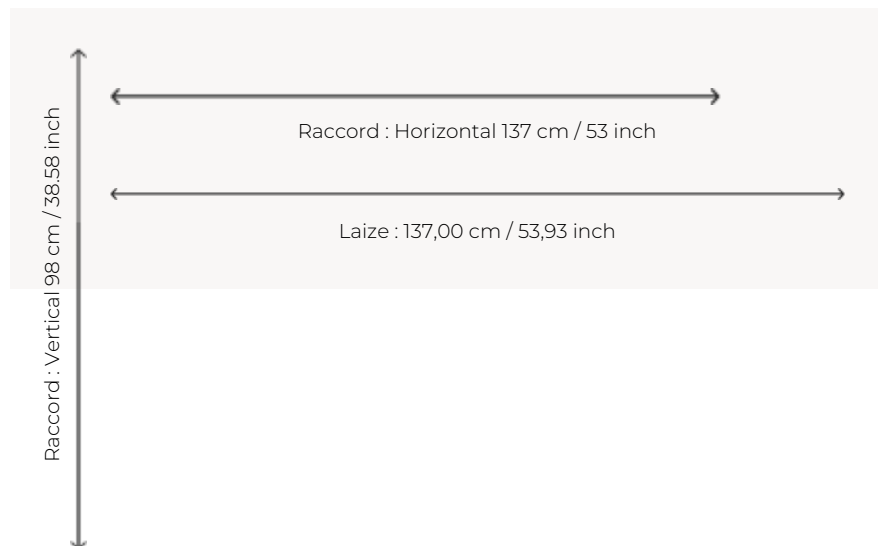

## Pierre Frey

<b>TYPE</b>	Wide width printed wallpapers
<b>SALES UNIT</b>	Available per meter/yard
<b>BACKING</b>	NON WOVEN
<b>COMPOSITION</b>	100 % Non-woven
<b>WIDTH</b>	137 cm / 53,93 inch
<b>REPEAT</b>	H: 137 cm - 53,00 inch V: 98 cm - 38,58 inch Straight repeat
<b>WEIGHT</b>	147 gr / m <sup>2</sup>
<b>CARE</b>	
<b>TRIMMING</b>	Pretrimmed
<b>HANGING/REMOVING</b>	Paste the wall Wet removable
<b>CERTIFICATIONS</b>	EUROCLASS B-s1,d0 ASTM E84 Class A
<b>INFORMATION</b>	Use the trim & join marks during installation. Double-cut installation.
<b>BOOK</b>	F9979PPFREY13