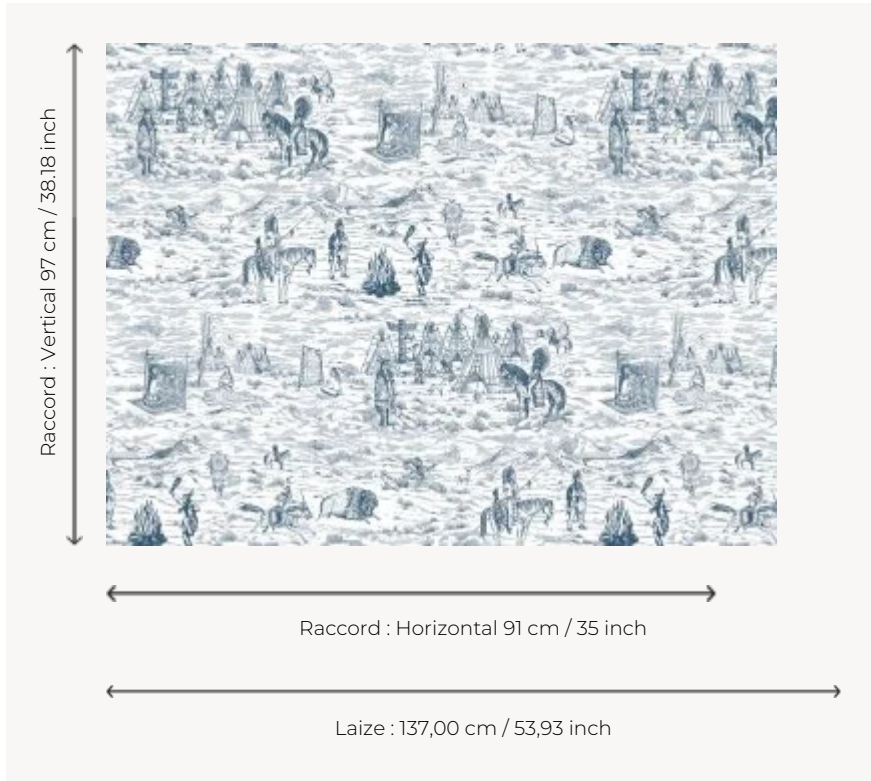

FP505001 LAKOTA

In the beginning, "lakota" meant "friendship". This hand-painted illustration of the daily life and traditions of Native American tribes pays tribute to peoples who were close to nature and sensitive to the different elements. The monochrome coloring adds modernity. Printed on extra-wide non-woven paper with a blotter effect that recalls a sketchbook.

FP505001 - Denim

Pierre Frey

TYPE	Wide width printed wallpapers
ARTIST	Stefany Bellamy
SALES UNIT	Available per meter/yard
BACKING	NON WOVEN
COMPOSITION	100 % Non-woven
WIDTH	137 cm / 53,93 inch
REPEAT	H: 91 cm - 35,00 inch V: 97 cm - 38,18 inch Half drop repeat
WEIGHT	150 gr / m ²
CARE	
TRIMMING	Pretrimmed
HANGING/REMOVING	Paste the wall Wet removable
CERTIFICATIONS	EUROCLASS B-s1,d0 ASTM E84 Class A
NOTES	Flame retardant backing
INFORMATION	Use the trim & join marks during installation. Double-cut installation.
BOOK	F9979PPFREY14