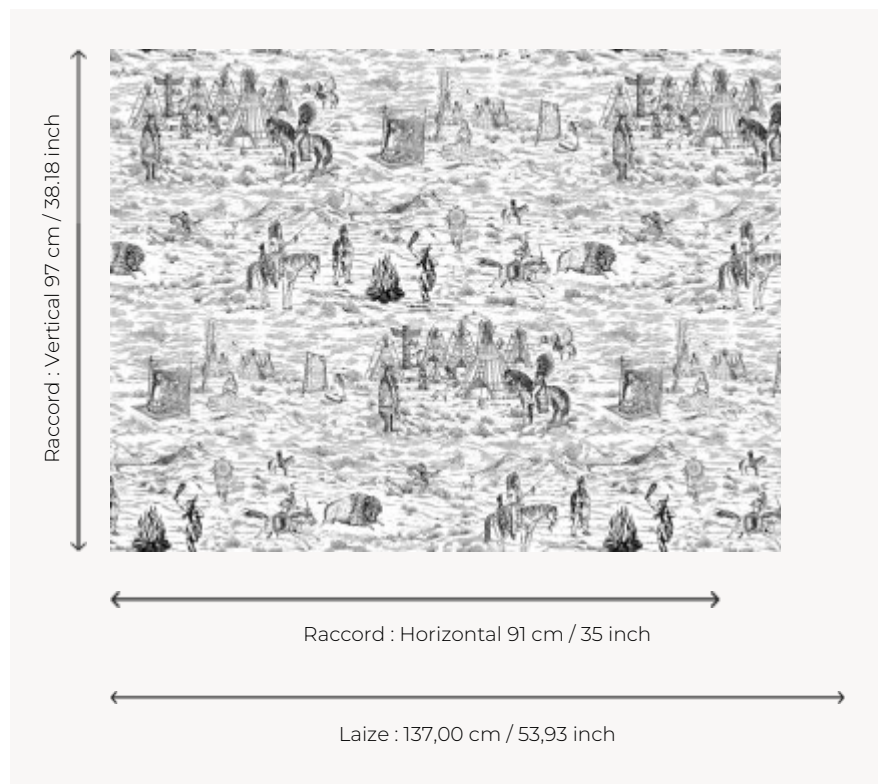

## FP505002 LAKOTA

In the beginning, "lakota" meant "friendship". This hand-painted illustration of the daily life and traditions of Native American tribes pays tribute to peoples who were close to nature and sensitive to the different elements. The monochrome coloring adds modernity. Printed on extra-wide non-woven paper with a blotter effect that recalls a sketchbook.

### Pierre Frey

<b>TYPE</b>	Wide width printed wallpapers
<b>ARTIST</b>	Stefany Bellamy
<b>SALES UNIT</b>	Available per meter/yard
<b>BACKING</b>	NON WOVEN
<b>COMPOSITION</b>	100 % Non-woven
<b>WIDTH</b>	137 cm / 53,93 inch
<b>REPEAT</b>	H: 91 cm - 35,00 inch V: 97 cm - 38,18 inch Half drop repeat
<b>WEIGHT</b>	150 gr / m <sup>2</sup>
<b>CARE</b>	
<b>TRIMMING</b>	Pretrimmed
<b>HANGING/REMOVING</b>	Paste the wall Wet removable
<b>CERTIFICATIONS</b>	EUROCLASS B-s1,d0 ASTM E84 Class A
<b>NOTES</b>	Flame retardant backing
<b>INFORMATION</b>	Use the trim & join marks during installation. Double-cut installation.
<b>BOOK</b>	F9979PPFREY14