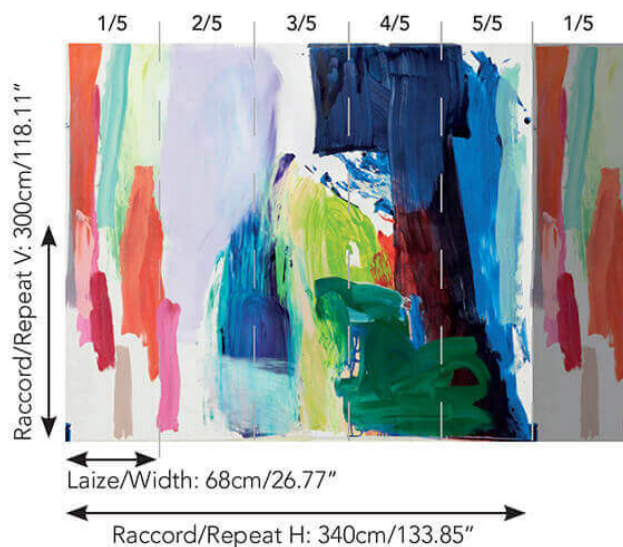

FP516001 KARMA

A contemporary acrylic artwork on canvas, creation by Catherine Pierlovisi. A powerful, poetic movement combines the artist's favorite colors and textures. Printed on embossed vinyl that brings to mind the surface of the canvas on the original painting.

FP516001 - Multicolore

Pierre Frey

TYPE	Small width printed wallpapers - Vinyls - Panoramic wallpapers
SALES UNIT	Full panoramic 340 cm x 300 cm (5 lengths 68 cm x 300 cm) - 133,85 in x 118,11 in(5 lengths 26,77 in x 118,11 in)
BACKING	PAPER
COMPOSITION	100 % Vinyl
WIDTH	68 cm / 26,77 inch
REPEAT	H: 340 cm - 133,00 inch V: 300 cm - 118,11 inch Straight repeat
WEIGHT	289 gr / m ²
CARE	
TRIMMING	Trimmed
HANGING/REMOVING	Paste the paper Dry strippable
CERTIFICATIONS	EUROCLASS B-s2,d0 ASTM E84 Class A
NOTES	Flame retardant backing Sold as a complete artwork
INFORMATION	1 roll = 5 panels