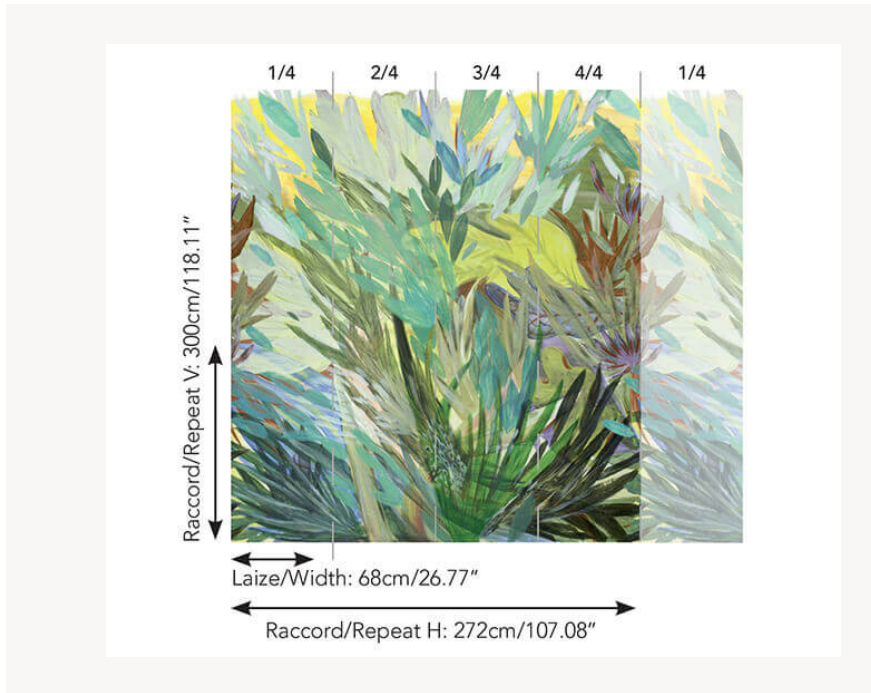

FP517001 ALOE

Cactus, succulents and luxuriant vegetation make up this contemporary vegetal fantasy by artist Carla Talopp. A fascinating XXL vision. Printed on embossed vinyl recalling the artist's original canvas.

FP517001 - Citrus

Pierre Frey

TYPE	Small width printed wallpapers - Vinyls - Panoramic wallpapers
SALES UNIT	Full panoramic 340 cm x 300 cm (4 lengths 68 cm x 300 cm) - 133,85 in x 118,11 in(4 lengths 26,77 in x 118,11 in)
BACKING	PAPER
COMPOSITION	100 % Vinyl
WIDTH	68 cm / 26,77 inch
REPEAT	H: 272 cm - 107,00 inch V: 300 cm - 118,11 inch Straight repeat
WEIGHT	289 gr / m ²
CARE	
TRIMMING	Trimmed
HANGING/REMOVING	Paste the paper Dry strippable
CERTIFICATIONS	EUROCLASS B-s2,d0 ASTM E84 Class A
NOTES	Flame retardant backing Sold as a complete artwork
INFORMATION	1 roll = 4 panels

1 Colors

FP517001
Citrus