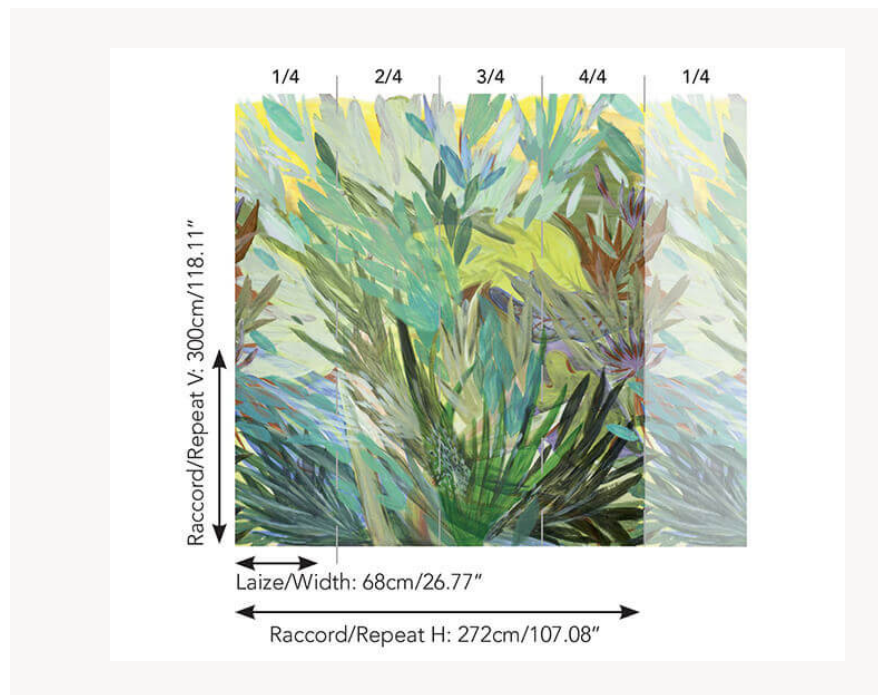

FP517001 ALOE

Cactus, succulents and luxuriant vegetation make up this contemporary vegetal fantasy by artist Carla Talopp. A fascinating XXL vision. Printed on embossed vinyl recalling the artist's original canvas.

FP517001 - Citrus

Pierre Frey

TYPE	Small width printed wallpapers - Vinyls - Panoramic wallpapers
SALES UNIT	Full panoramic 300 cm x 340 cm (4 lengths 68 cm x 340 cm) - 118,11 in x 133,85 in(4 lengths 26,77 in x 133,85 in)
BACKING	PAPER
COMPOSITION	100 % Vinyl
WIDTH	68 cm / 26,77 inch
REPEAT	H: 272 cm - 107,00 inch V: 300 cm - 118,11 inch Straight repeat
WEIGHT	289 gr / m ²
CARE	
TRIMMING	Trimmed
HANGING/REMOVING	Paste the paper Dry strippable
CERTIFICATIONS	EUROCLASS B-s2,d0 ASTM E84 Class A
NOTES	Flame retardant backing Sold as a complete artwork
INFORMATION	1 roll = 4 panels

1 Colors

FP517001
Citrus