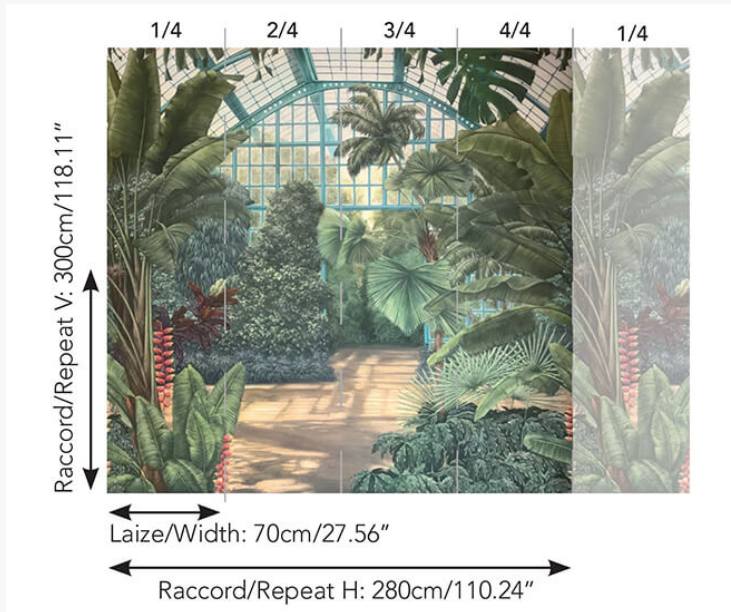

FP521001 LA SERRE

Tropical plants, banana trees and birds of paradise thrive in this greenhouse that was hand-painted by Cédric Peltier. A relaxing vegetal harmony evoking far-away places with surprising realism. Printed on a matte, non-woven material.

FP521001 - Palmier

Pierre Frey

TYPE	Small width printed wallpapers - Panoramic wallpapers
ARTIST	Cédric Peltier
SALES UNIT	Full panoramic 280 cm x 300 cm (4 lengths 70 cm x 300 cm) - 110,23 in x 118,11 in(4 lengths 27,55 in x 118,11 in)
BACKING	NON WOVEN
COMPOSITION	-
WIDTH	70 cm / 27,55 inch
REPEAT	H: 280 cm - 110,00 inch V: 300 cm - 118,11 inch Straight repeat
WEIGHT	152 gr / m ²
CARE	
TRIMMING	Trimmed
HANGING/REMOVING	Paste the wall Strippable
CERTIFICATIONS	EUROCLASS B-s1,d0 ASTM E84 Class A
NOTES	Flame retardant backing Sold as a complete artwork
INFORMATION	1 roll = 4 panels