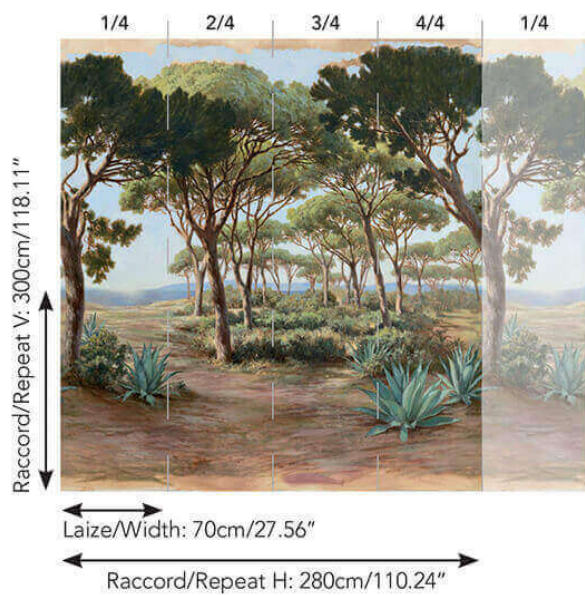

FP522001 L'ESTEREL

L'ESTEREL is an idyllic, hand-painted landscape from the south of France, where sunrise brings out the lights and shadows of stone pines, agave plants and the Mediterranean Sea. The technique of brush painting reveals the character and depth of this panorama. Printed on a matte, non-woven material recalling the artist's canvas.

FP522001 - Agave

Pierre Frey

TYPE	Small width printed wallpapers - Panoramic wallpapers
SALES UNIT	Full panoramic 300 cm x 280 cm (4 lengths 70 cm x 280 cm) - 118,11 in x 110,23 in (4 lengths 27,55 in x 110,23 in)
BACKING	NON WOVEN
COMPOSITION	-
WIDTH	70 cm / 27,55 inch
REPEAT	H: 280 cm - 110,00 inch V: 300 cm - 118,11 inch Straight repeat
WEIGHT	135 gr / m ²
CARE	
TRIMMING	Trimmed
HANGING/REMOVING	Paste the wall Strippable
CERTIFICATIONS	EUROCLASS C-si,d0 ASTM E84 Class A
NOTES	Flame retardant backing Sold as a complete artwork
INFORMATION	1 roll = 4 panels