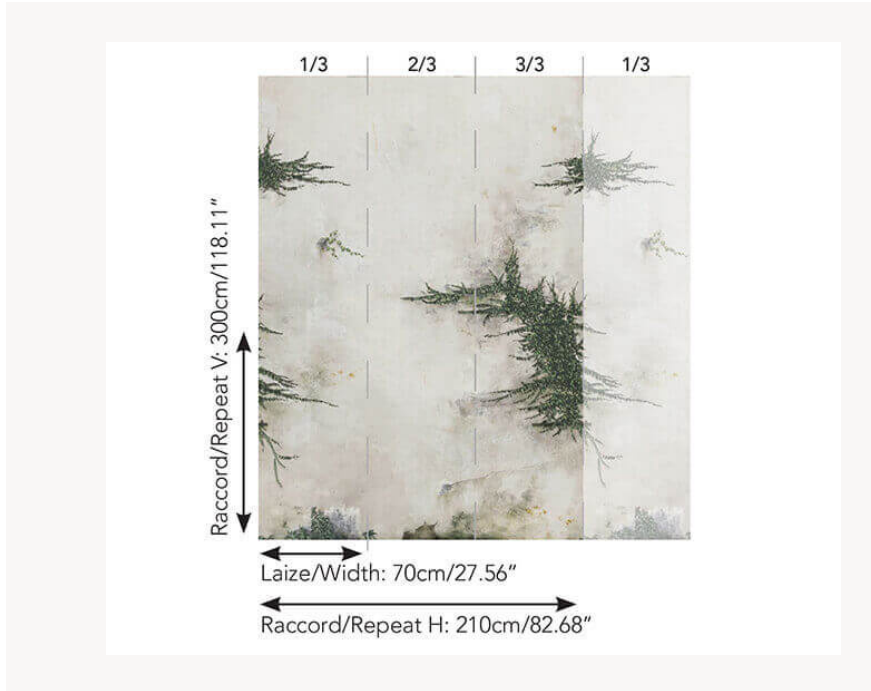

### Pierre Frey

<b>TYPE</b>	Small width printed wallpapers - Panoramic wallpapers
<b>SALES UNIT</b>	Full panoramic 300 cm x 280 cm ( 3 lengths 70 cm x 280 cm) - 118,11 in x 110,23 in ( 3 lengths 27,55 in x 110,23 in)
<b>BACKING</b>	NON WOVEN
<b>COMPOSITION</b>	-
<b>WIDTH</b>	70 cm / 27,55 inch
<b>REPEAT</b>	H: 210 cm - 82,00 inch V: 300 cm - 118,11 inch Straight repeat
<b>WEIGHT</b>	152 gr / m <sup>2</sup>
<b>CARE</b>	
<b>TRIMMING</b>	Trimmed
<b>HANGING/REMOVING</b>	Paste the wall Strippable
<b>CERTIFICATIONS</b>	EUROCLASS B-s1,d0 ASTM E84 Class A
<b>NOTES</b>	Flame retardant backing Sold as a complete artwork
<b>INFORMATION</b>	1 roll = 3 panels