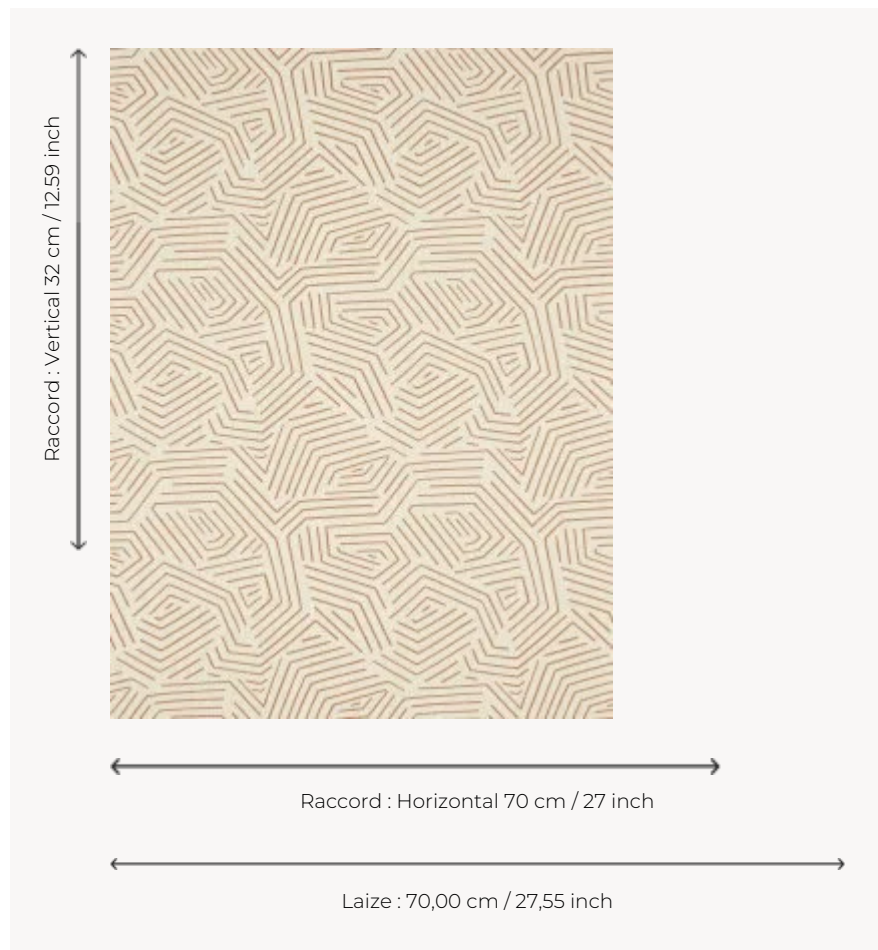

FP531002 TENERE

The graphic, rhythmical design of TENERE was inspired by the desert of the same name located south of the Sahara. Rotary printed on embossed vinyl, with the look of wood.

FP531002 - Acajou

Pierre Frey

TYPE	Small width printed wallpapers - Vinyls
SALES UNIT	Available per roll of 10,05 mts
BACKING	NON WOVEN
COMPOSITION	100 % Vinyl
WIDTH	70 cm / 27,55 inch
REPEAT	H: 70 cm - 27,00 inch V: 32 cm - 12,59 inch Straight repeat
WEIGHT	520 gr / m ²
CARE	
TRIMMING	Trimmed
HANGING/REMOVING	Paste the wall Wet removable
CERTIFICATIONS	ASTM E84 Class A EUROCLASS C-s2,d0
NOTES	Flame retardant backing Extra washable

2 Colors

FP531001
Ocre

FP531002
Acajou