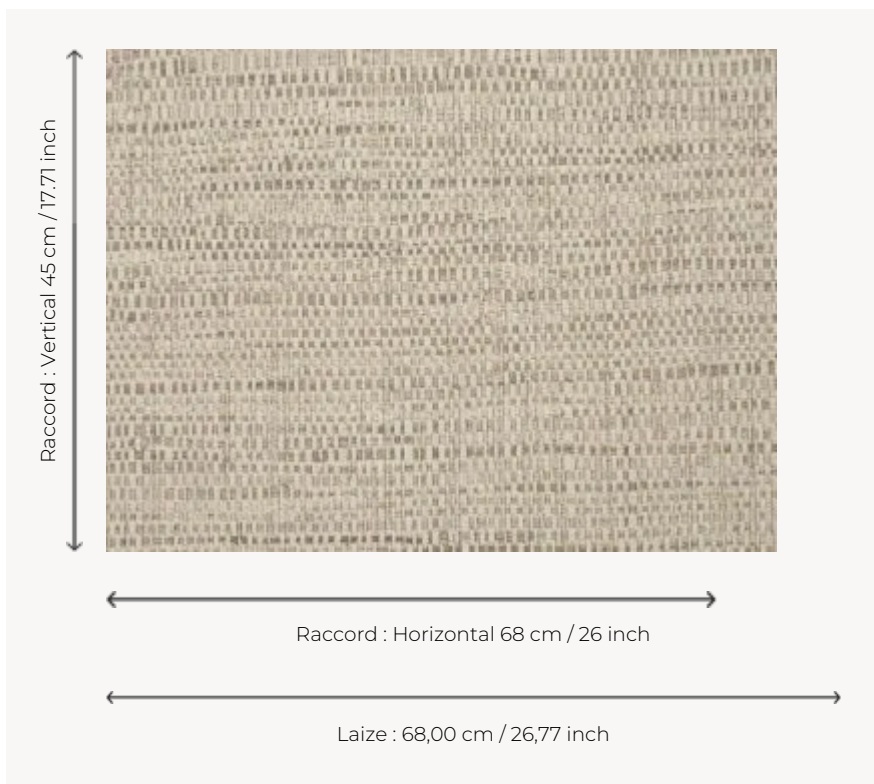

FP551005 NATTE

Inspired by a hand-crafted mat, the tone-on-tone NATTE wallpaper reproduces the irregular, lively weave of this type of textile. With a play of light and shadow, the colors of this natural line reveal the rhythmic structure of this tone-on-tone wallpaper. The wallpaper is printed with rollers on embossed vinyl with a braided artisanal look and has a matte or iridescent finish.

FP551005 - Chanvre

Pierre Frey

TYPE	Small width printed wallpapers - Vinyls - Plains & semi plains
SALES UNIT	Available per roll of 10,05 mts
BACKING	NON WOVEN
COMPOSITION	100 % Vinyl
WIDTH	68 cm / 26,77 inch
REPEAT	H: 68 cm - 26,00 inch V: 45 cm - 17,71 inch Free match
WEIGHT	460 gr / m ²
CARE	
TRIMMING	Trimmed
HANGING/REMOVING	Paste the wall Strippable
CERTIFICATIONS	EUROCLASS B-s2,d0 ASTM E84 Class A
NOTES	Good lightfastness Flame retardant backing Traditional printing technique Stain and impact resistant
BOOK	F9979PPFREY18 F9979PPFREY20

13 Colors

FP551001
Nacre

FP551002
Ficelle

FP551003
Rotin

FP551004
Jonc de mer

FP551005
Chanvre

FP551007
Paille

FP551008
Galet