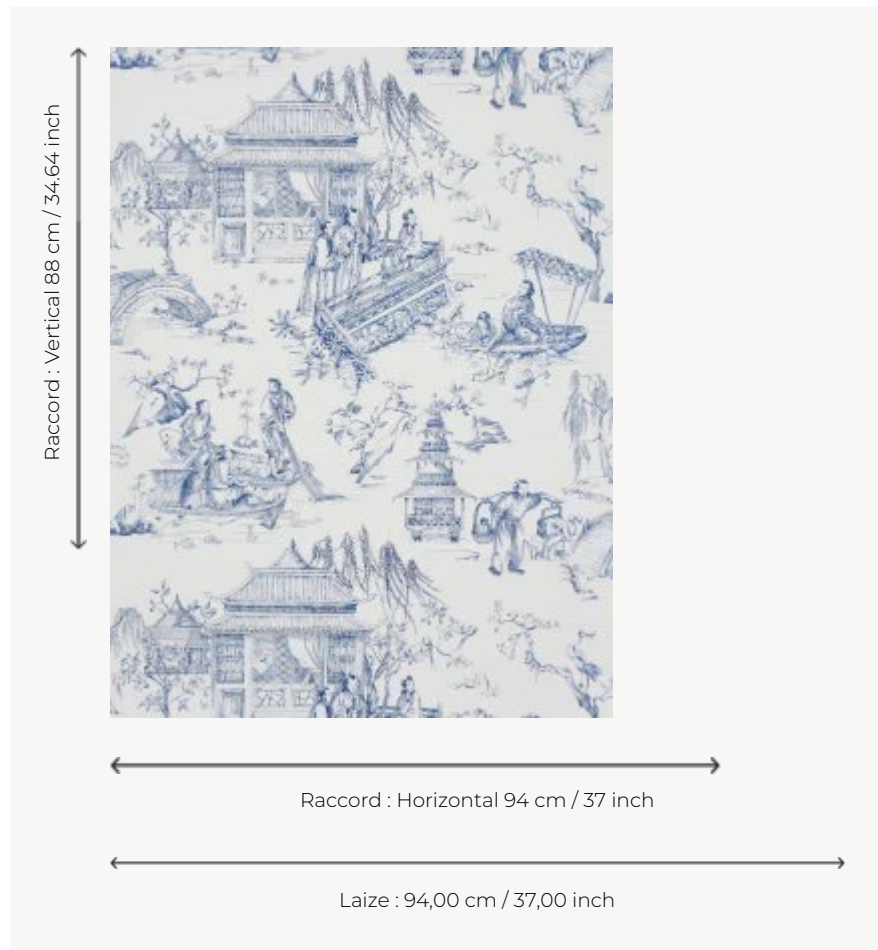

FP581001 LE PRINTEMPS DU MEKONG

Modeled on a Toile de Jouy, this design represents chinoiseries, scenes from daily life on the riverside.

FP581001 - Bleu

Pierre Frey

TYPE Wide width printed wallpapers

SALES UNIT Available per meter/yard

BACKING NON WOVEN

COMPOSITION 100 % Non-woven

WIDTH 94 cm / 37,00 inch

REPEAT H: 94 cm - 37,00 inch
V: 88 cm - 34,64 inch
Half drop repeat

WEIGHT 185 gr / m²

CARE 

TRIMMING Pretrimmed

HANGING/REMOVING Paste the wall
Strippable