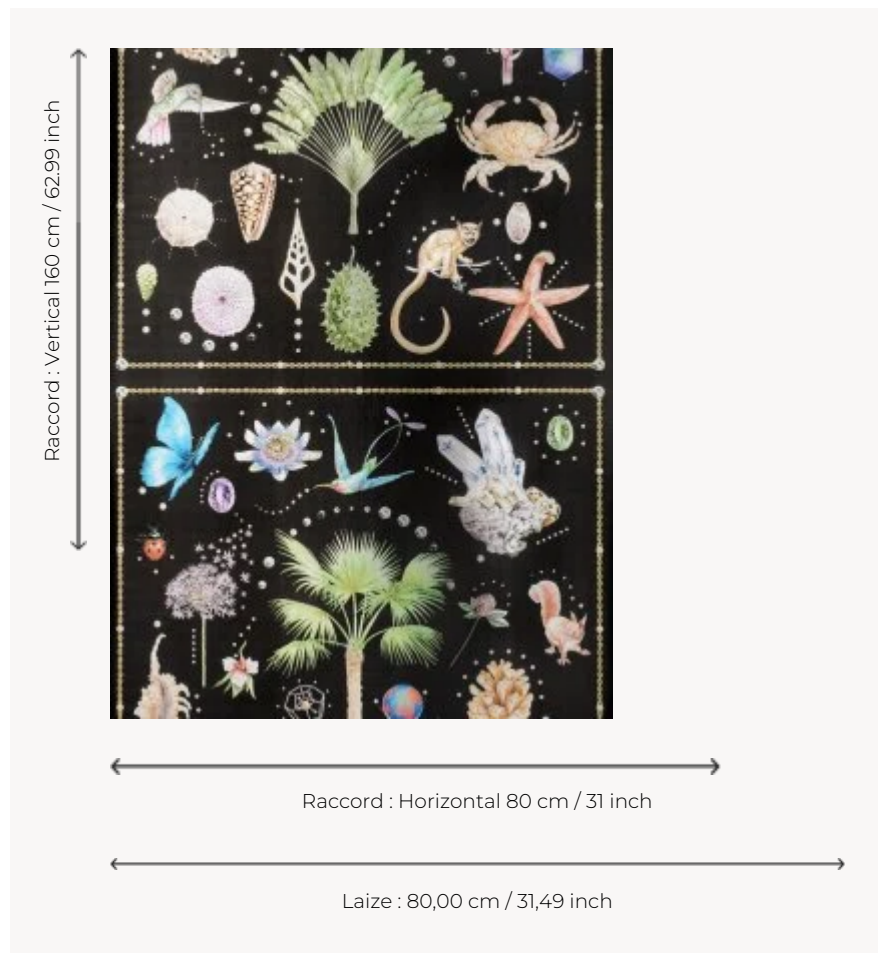

FP589001 CURIOSITIES

Like a cabinet of curiosities, a variety of hand-painted designs wind around a central tree. The overall composition recalls a silk scarf.

FP589001 - Nocturne

Pierre Frey

| | |
|-------------------------|--|
| TYPE | Small width printed wallpapers |
| ARTIST | Florence Gendre |
| SALES UNIT | Available per meter/yard |
| BACKING | NON WOVEN |
| COMPOSITION | 100 % Non-woven |
| WIDTH | 80 cm / 31,49 inch |
| REPEAT | H: 80 cm - 31,00 inch V: 160 cm - 62,99 inch Half drop repeat |
| WEIGHT | 180 gr / m ² |
| CARE |  |
| TRIMMING | Trimmed |
| HANGING/REMOVING | Paste the wall Wet removable |
| NOTES | Good lightfastness |

1 Colors

FP589001
Nocturne