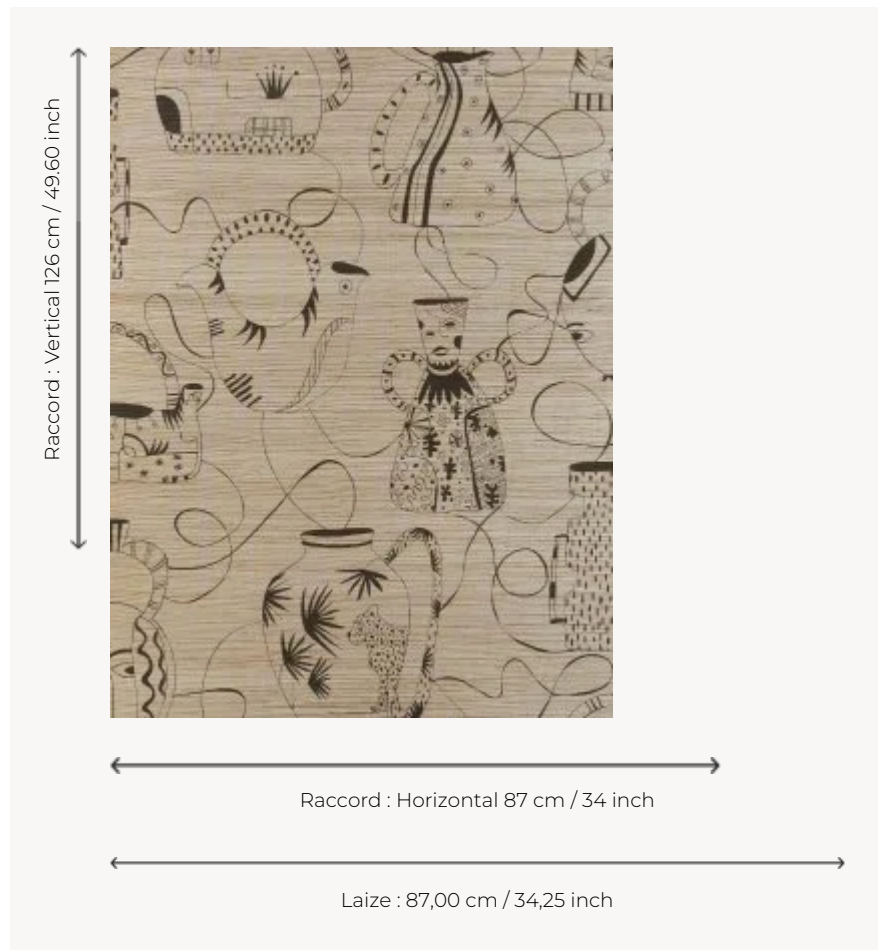

FP591002 VASES MASQUÉS

Composition of intertwined, imaginary vases in a line drawing.

FP591002 - Or

Pierre Frey

TYPE	Small width printed wallpapers - Straws and similar materials
ARTIST	Fanny Lebon
SALES UNIT	Available per meter/yard
BACKING	NON WOVEN
COMPOSITION	100 % Non-woven
WIDTH	87 cm / 34,25 inch
REPEAT	H: 87 cm - 34,00 inch V: 126 cm - 49,60 inch Half drop repeat
WEIGHT	240 gr / m ²
CARE	
TRIMMING	Trimmed
HANGING/REMOVING	Paste the wall Strippable
CERTIFICATIONS	EUROCLASS B-s1,d0 ASTM E84 Class A
NOTES	Good lightfastness
INFORMATION	Inherent irregularities from the natural fiber

3 Colors

FP591001
Blanc

FP591002
Or

FP591003
Noir