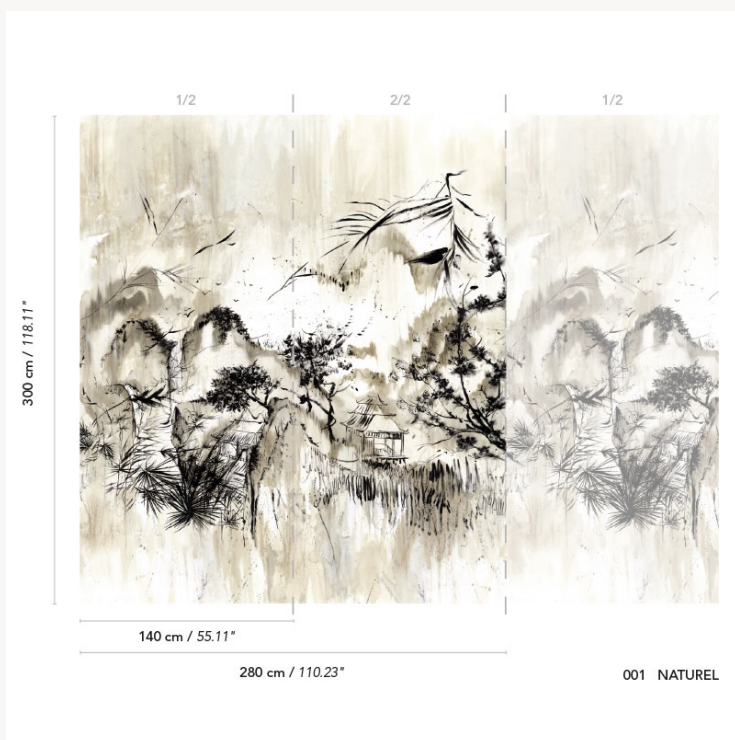

FP615001 MAGIE JAPONAISE

Painted in India ink, this landscape takes us to distant horizons. With all the magic of Asia and Japan, the eye travels between the mountains and traditional houses. The print on moire fabric brings light and a delicate sophistication (moire laminated on a non-woven backing).

FP615001 - Naturel

Pierre Frey

TYPE	Wide width printed wallpapers - Paperbacked fabrics - Panoramic wallpapers
SALES UNIT	Full panoramic 280 cm x 300 cm (2 lengths 140 cm x 300 cm) - 110,23 in x 118,11 in(2 lengths 55,11 in x 118,11 in)
BACKING	NON WOVEN
COMPOSITION	100 % Polyester
WIDTH	140 cm / 55,11 inch
REPEAT	H: 280 cm - 110,00 inch V: 300 cm - 118,11 inch Straight repeat
WEIGHT	345 gr / m ²
CARE	
TRIMMING	Trimmed
HANGING/REMOVING	Paste the wall Wet removable
NOTES	Sold as a complete artwork
INFORMATION	Panel effect 1 roll = 2 panels

1 Colors

FP615001
Naturel